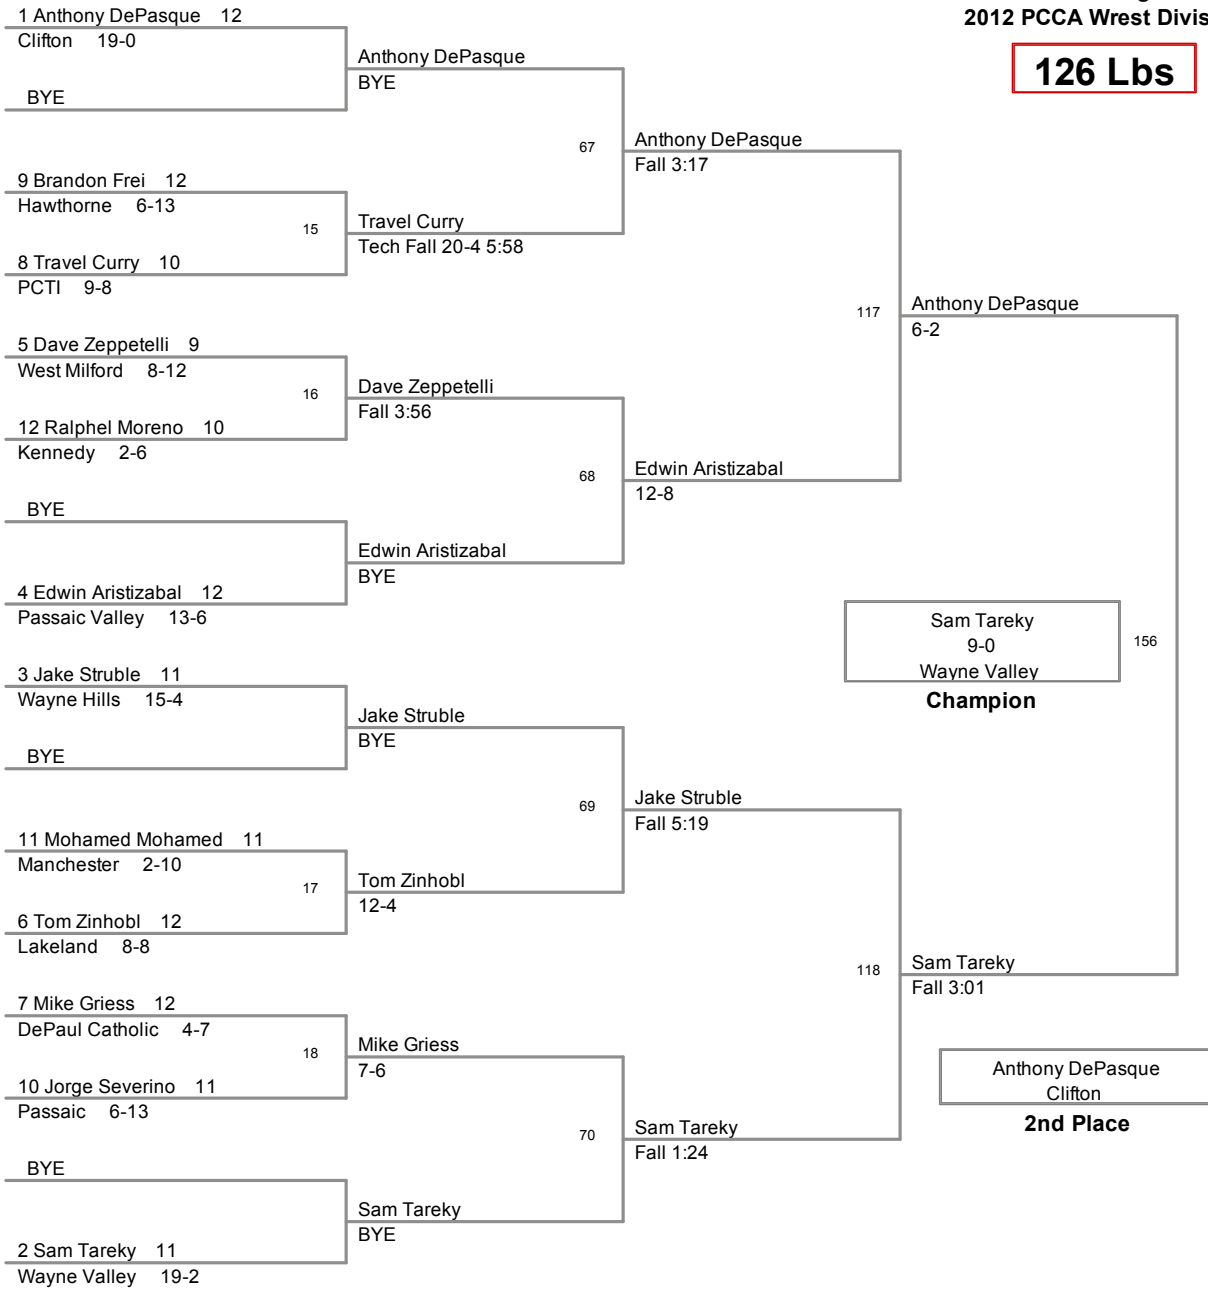

**2 PCCA Wrestling Tournam
2012 PCCA Wrest Division**

126 Lbs