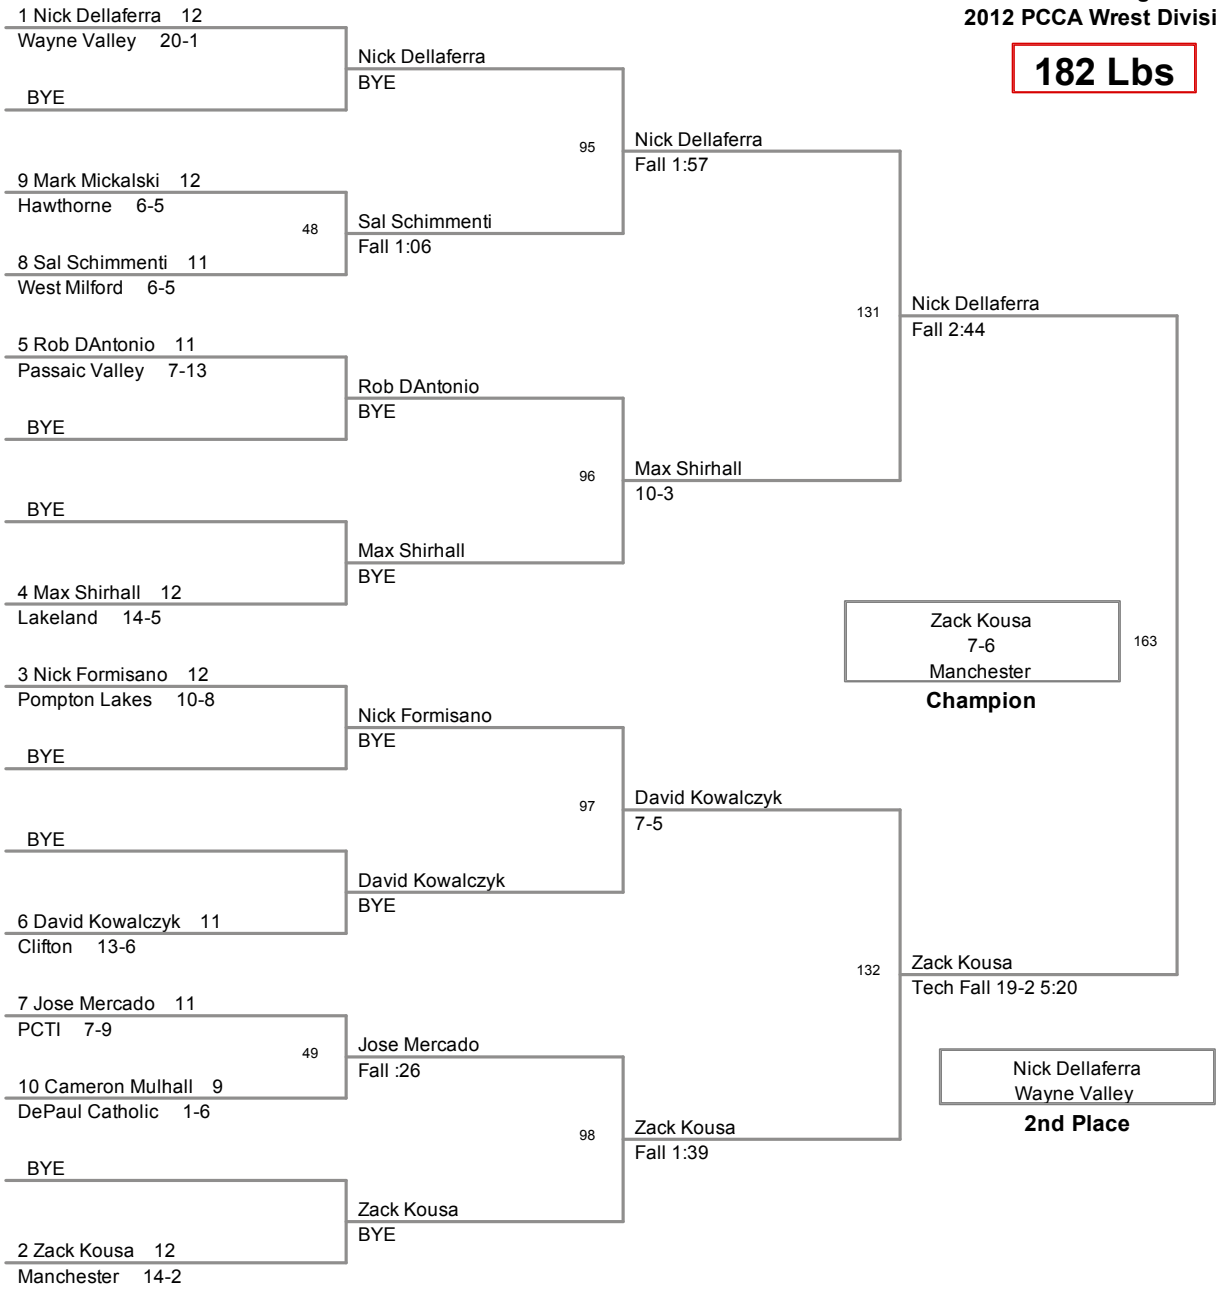

152 Lbs

**2 PCCA Wrestling Tournam
2012 PCCA Wrest Division**

160 Lbs

**2 PCCA Wrestling Tournam
2012 PCCA Wrest Division**

170 Lbs

**2 PCCA Wrestling Tournam
2012 PCCA Wrest Division**

182 Lbs

**2 PCCA Wrestling Tournam
2012 PCCA Wrest Division**