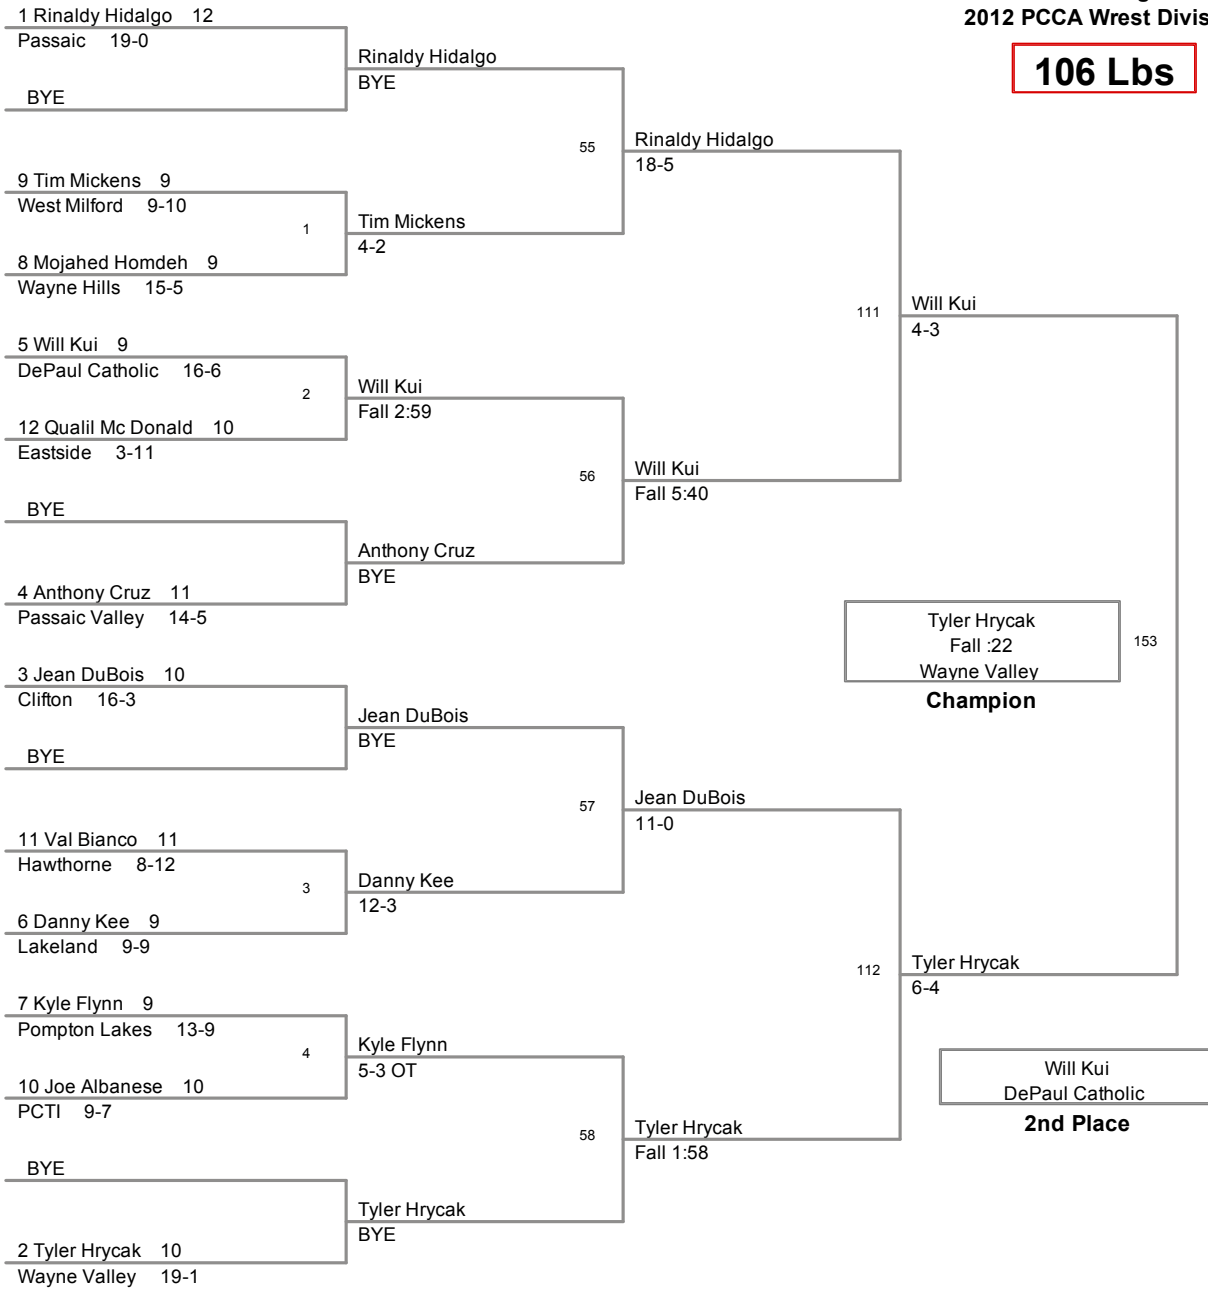

2 PCCA Wrestling Tournam
2012 PCCA Wrest Division

106 Lbs

**2 PCCA Wrestling Tournam
2012 PCCA Wrest Division**

113 Lbs

**2 PCCA Wrestling Tournam
2012 PCCA Wrest Division**

120 Lbs

**2 PCCA Wrestling Tournam
2012 PCCA Wrest Division**