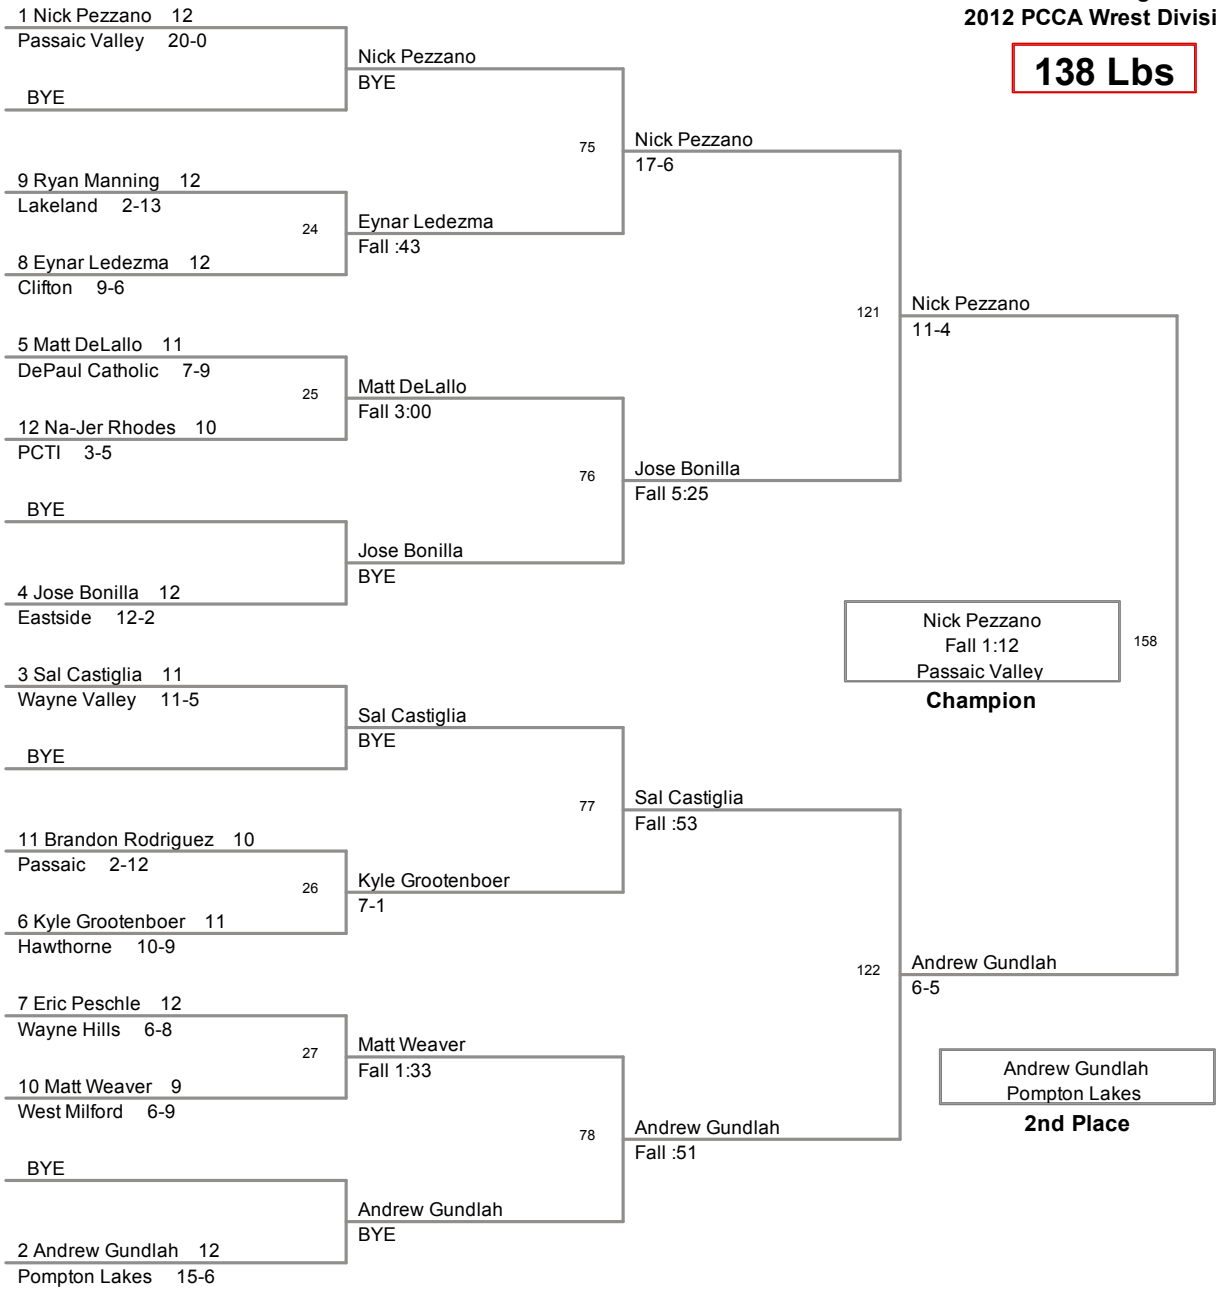

126 Lbs

**2 PCCA Wrestling Tournam
2012 PCCA Wrest Division**

132 Lbs

**2 PCCA Wrestling Tournam
2012 PCCA Wrest Division**

138 Lbs

**2 PCCA Wrestling Tournam
2012 PCCA Wrest Division**

145 Lbs

2 PCCA Wrestling Tournam
2012 PCCA Wrest Division