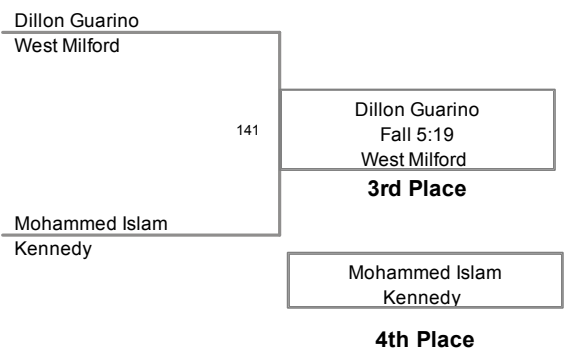

2 PCCA Wrestling Tournam
2012 PCCA Wrest Division

106 Lbs

**2 PCCA Wrestling Tournam
2012 PCCA Wrest Division**

113 Lbs

**2 PCCA Wrestling Tournam
2012 PCCA Wrest Division**

120 Lbs

**2 PCCA Wrestling Tournam
2012 PCCA Wrest Division**

126 Lbs

**2 PCCA Wrestling Tournam
2012 PCCA Wrest Division**

132 Lbs

**2 PCCA Wrestling Tournam
2012 PCCA Wrest Division**

138 Lbs

**2 PCCA Wrestling Tournam
2012 PCCA Wrest Division**

145 Lbs

2 PCCA Wrestling Tournam
2012 PCCA Wrest Division

152 Lbs

**2 PCCA Wrestling Tournam
2012 PCCA Wrest Division**

160 Lbs

**2 PCCA Wrestling Tournam
2012 PCCA Wrest Division**

170 Lbs

**2 PCCA Wrestling Tournam
2012 PCCA Wrest Division**

182 Lbs

**2 PCCA Wrestling Tournam
2012 PCCA Wrest Division**