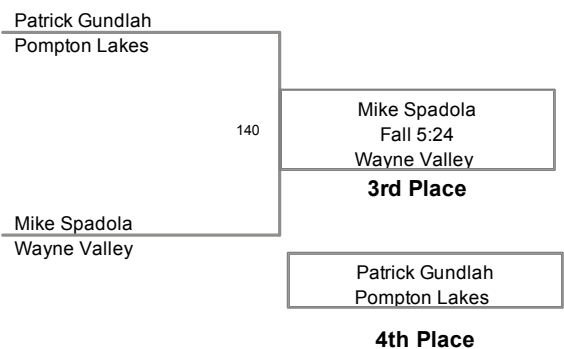

2 PCCA Wrestling Tournam
2012 PCCA Wrest Division

106 Lbs

**2 PCCA Wrestling Tournam
2012 PCCA Wrest Division**

113 Lbs

**2 PCCA Wrestling Tournam
2012 PCCA Wrest Division**

120 Lbs

**2 PCCA Wrestling Tournam
2012 PCCA Wrest Division**