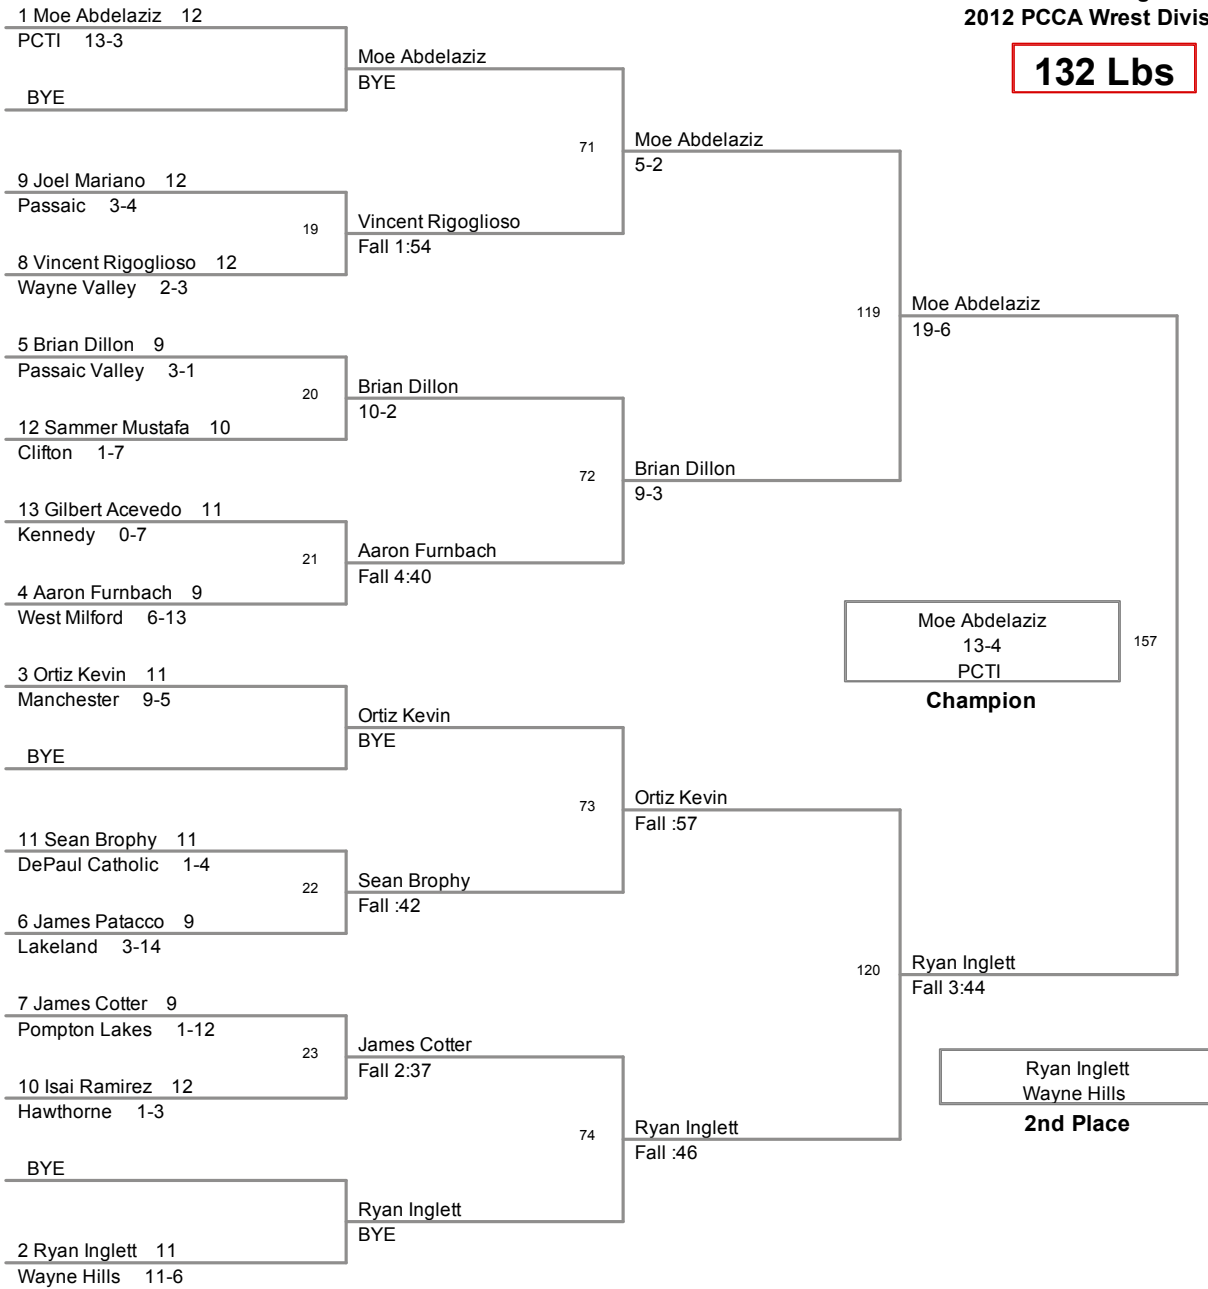

**2 PCCA Wrestling Tournam
2012 PCCA Wrest Division**

132 Lbs