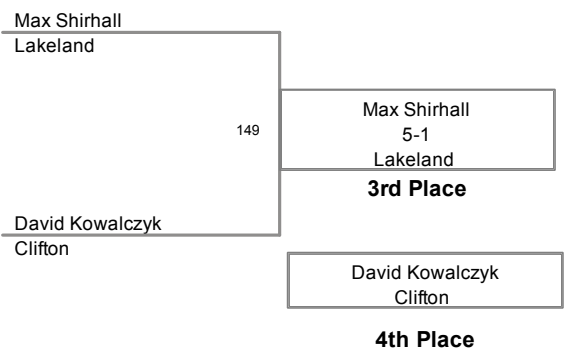

152 Lbs

**2 PCCA Wrestling Tournam
2012 PCCA Wrest Division**

160 Lbs

**2 PCCA Wrestling Tournam
2012 PCCA Wrest Division**

170 Lbs

**2 PCCA Wrestling Tournam
2012 PCCA Wrest Division**

182 Lbs

**2 PCCA Wrestling Tournam
2012 PCCA Wrest Division**