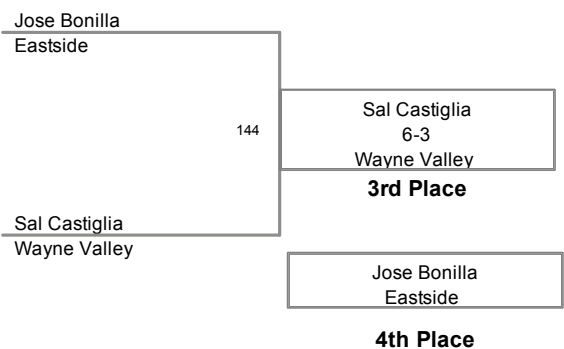

126 Lbs

**2 PCCA Wrestling Tournam
2012 PCCA Wrest Division**

132 Lbs

**2 PCCA Wrestling Tournam
2012 PCCA Wrest Division**

138 Lbs

**2 PCCA Wrestling Tournam
2012 PCCA Wrest Division**

145 Lbs

2 PCCA Wrestling Tournam
2012 PCCA Wrest Division