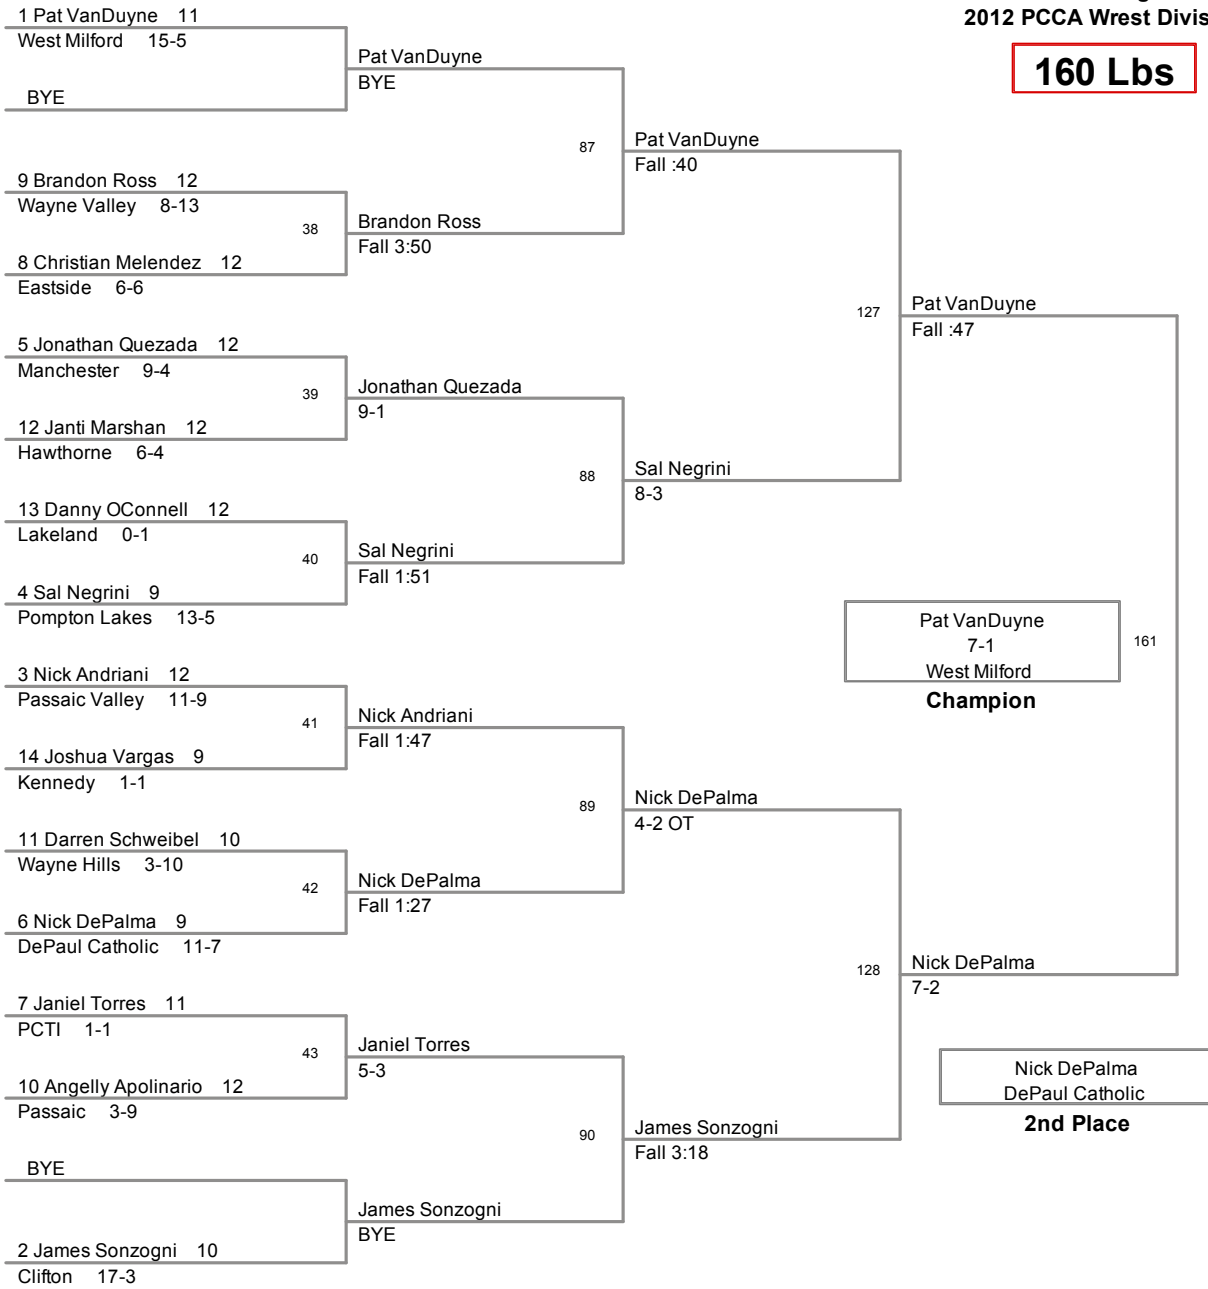

**2 PCCA Wrestling Tournam
2012 PCCA Wrest Division**

160 Lbs