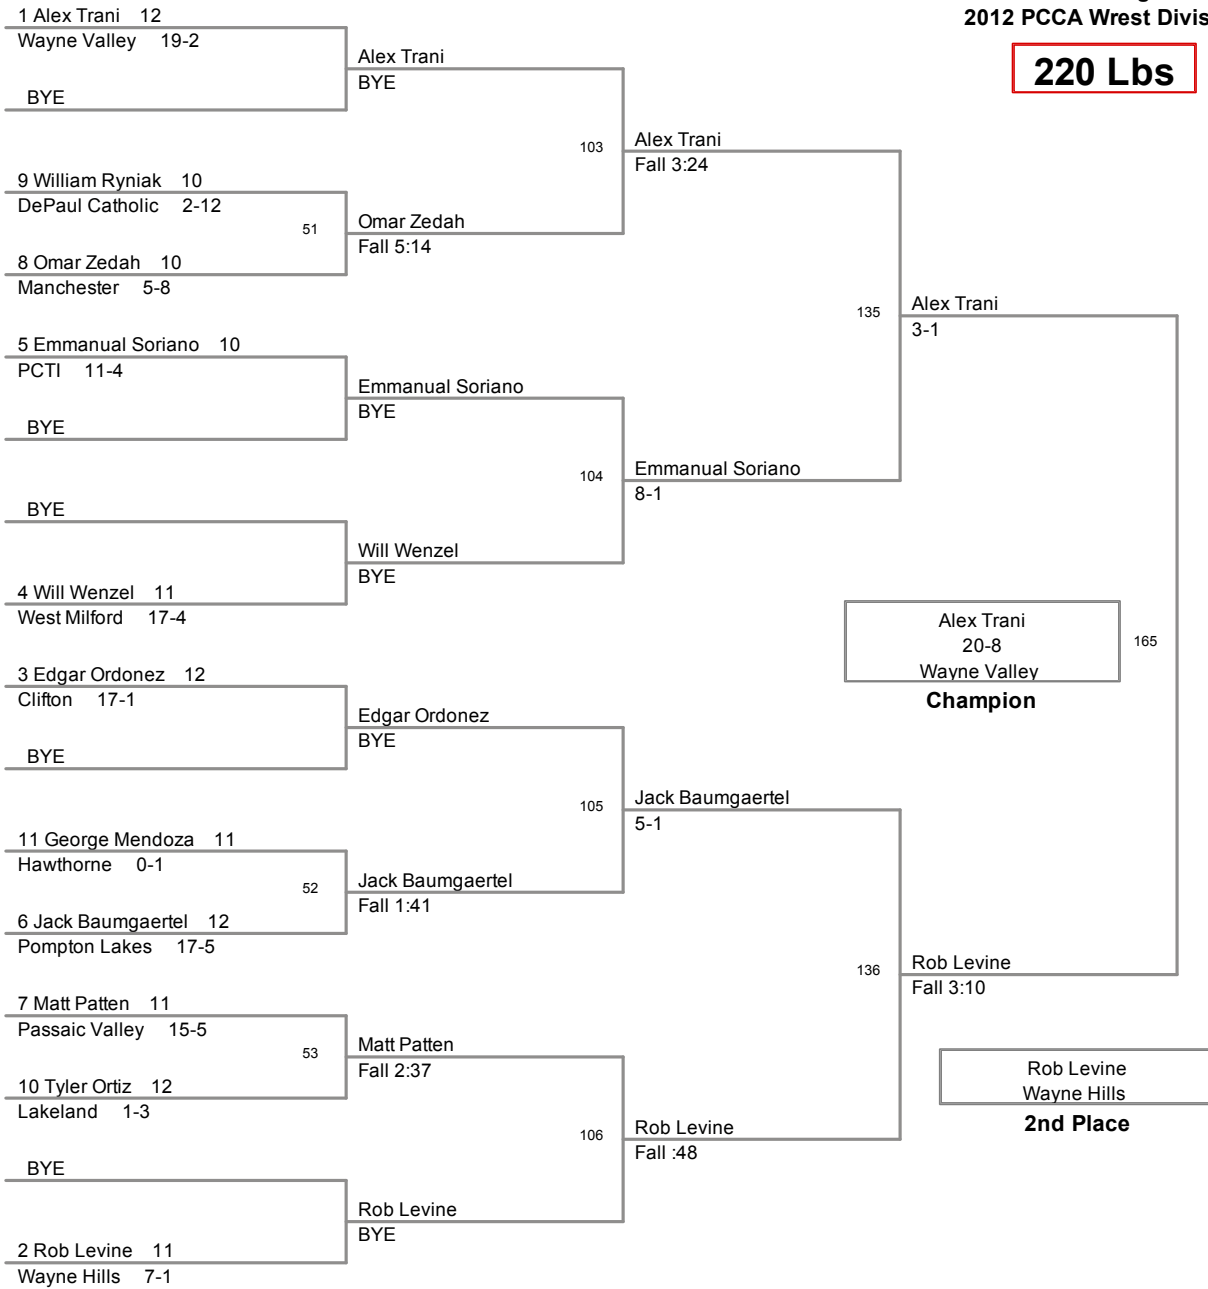

**2 PCCA Wrestling Tournam
2012 PCCA Wrest Division**

220 Lbs