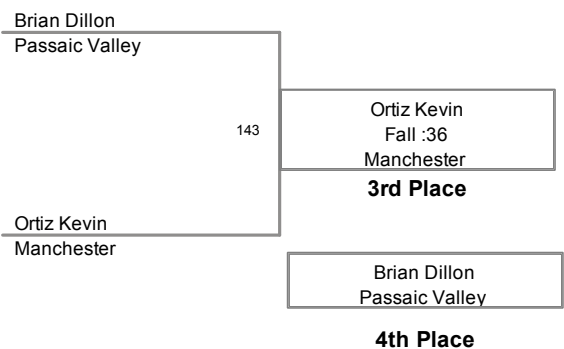

2 PCCA Wrestling Tournam
2012 PCCA Wrest Division

106 Lbs

**2 PCCA Wrestling Tournam
2012 PCCA Wrest Division**

113 Lbs

**2 PCCA Wrestling Tournam
2012 PCCA Wrest Division**

120 Lbs

**2 PCCA Wrestling Tournam
2012 PCCA Wrest Division**

126 Lbs

**2 PCCA Wrestling Tournam
2012 PCCA Wrest Division**

132 Lbs

**2 PCCA Wrestling Tournam
2012 PCCA Wrest Division**

138 Lbs

**2 PCCA Wrestling Tournam
2012 PCCA Wrest Division**

145 Lbs

2 PCCA Wrestling Tournam
2012 PCCA Wrest Division