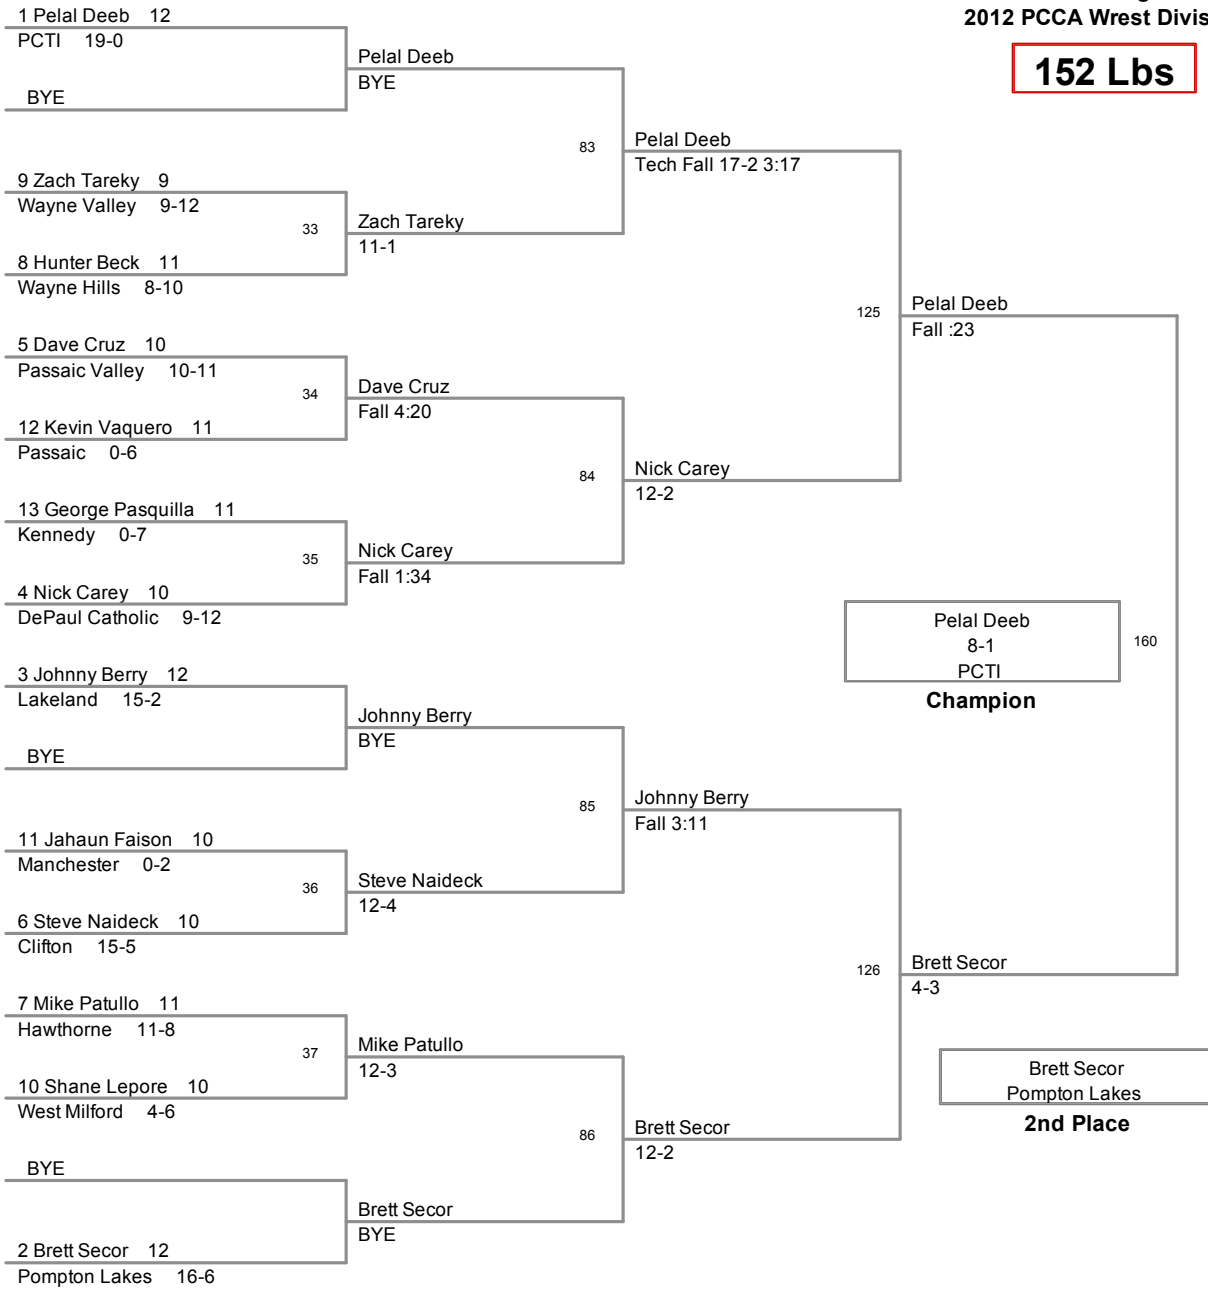

2 PCCA Wrestling Tournam
2012 PCCA Wrest Division

152 Lbs