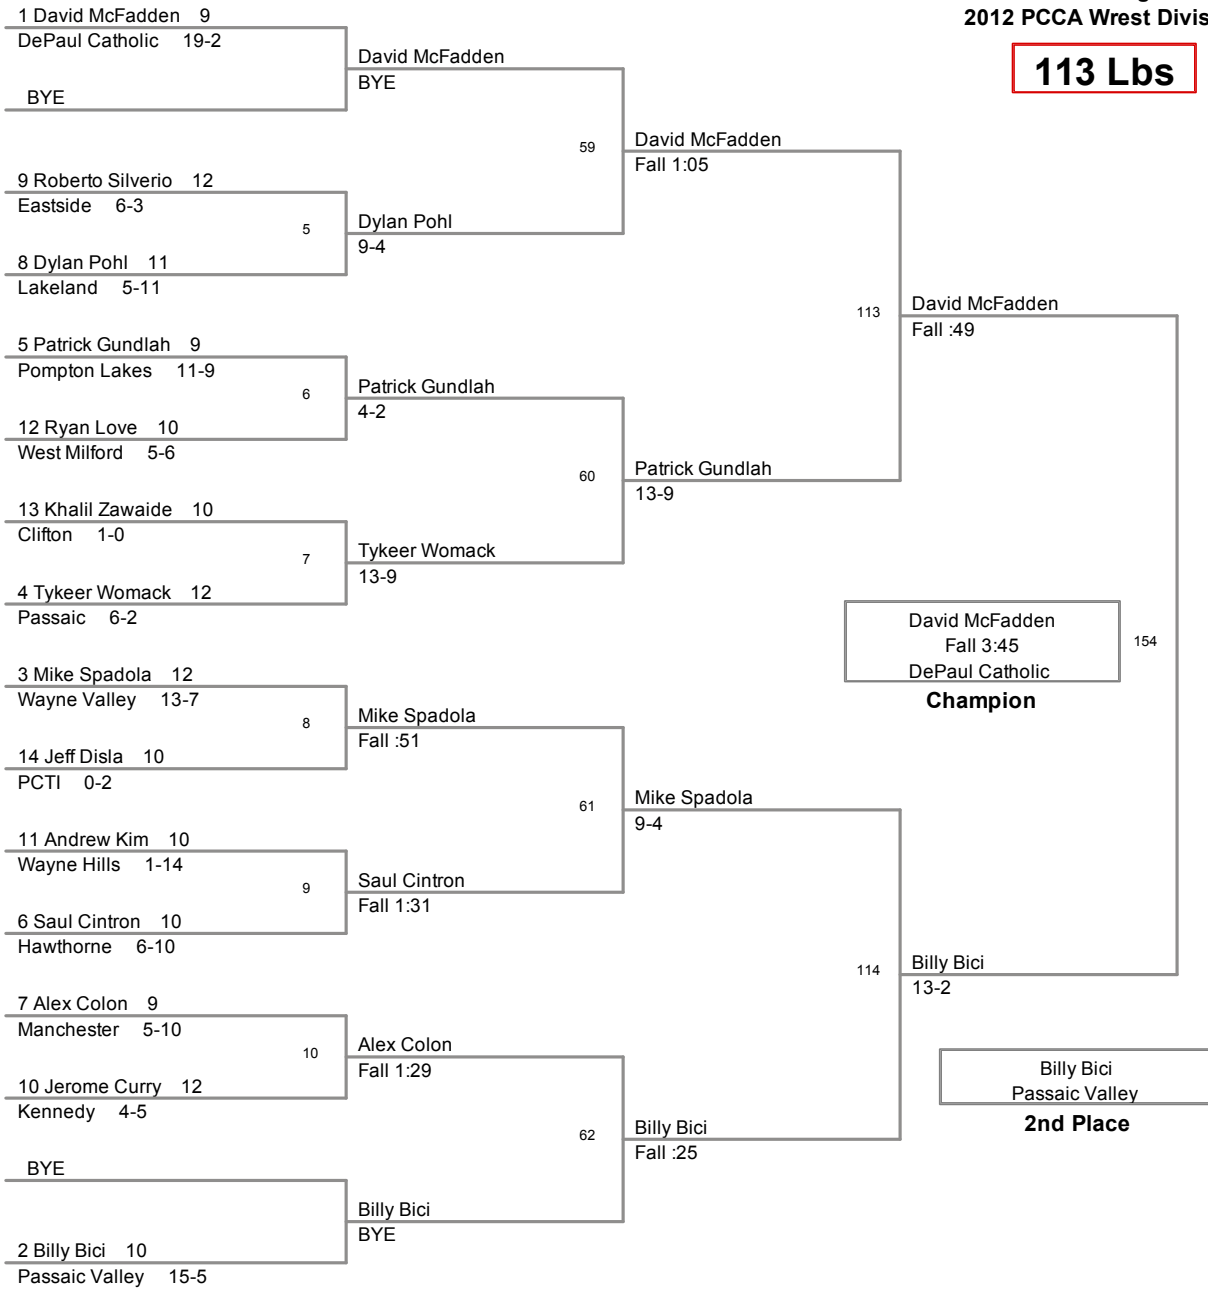

2 PCCA Wrestling Tournam
2012 PCCA Wrest Division

106 Lbs

**2 PCCA Wrestling Tournam
2012 PCCA Wrest Division**

113 Lbs

**2 PCCA Wrestling Tournam
2012 PCCA Wrest Division**

120 Lbs

**2 PCCA Wrestling Tournam
2012 PCCA Wrest Division**

126 Lbs

**2 PCCA Wrestling Tournam
2012 PCCA Wrest Division**

132 Lbs

**2 PCCA Wrestling Tournam
2012 PCCA Wrest Division**

138 Lbs

**2 PCCA Wrestling Tournam
2012 PCCA Wrest Division**

145 Lbs

2 PCCA Wrestling Tournam
2012 PCCA Wrest Division