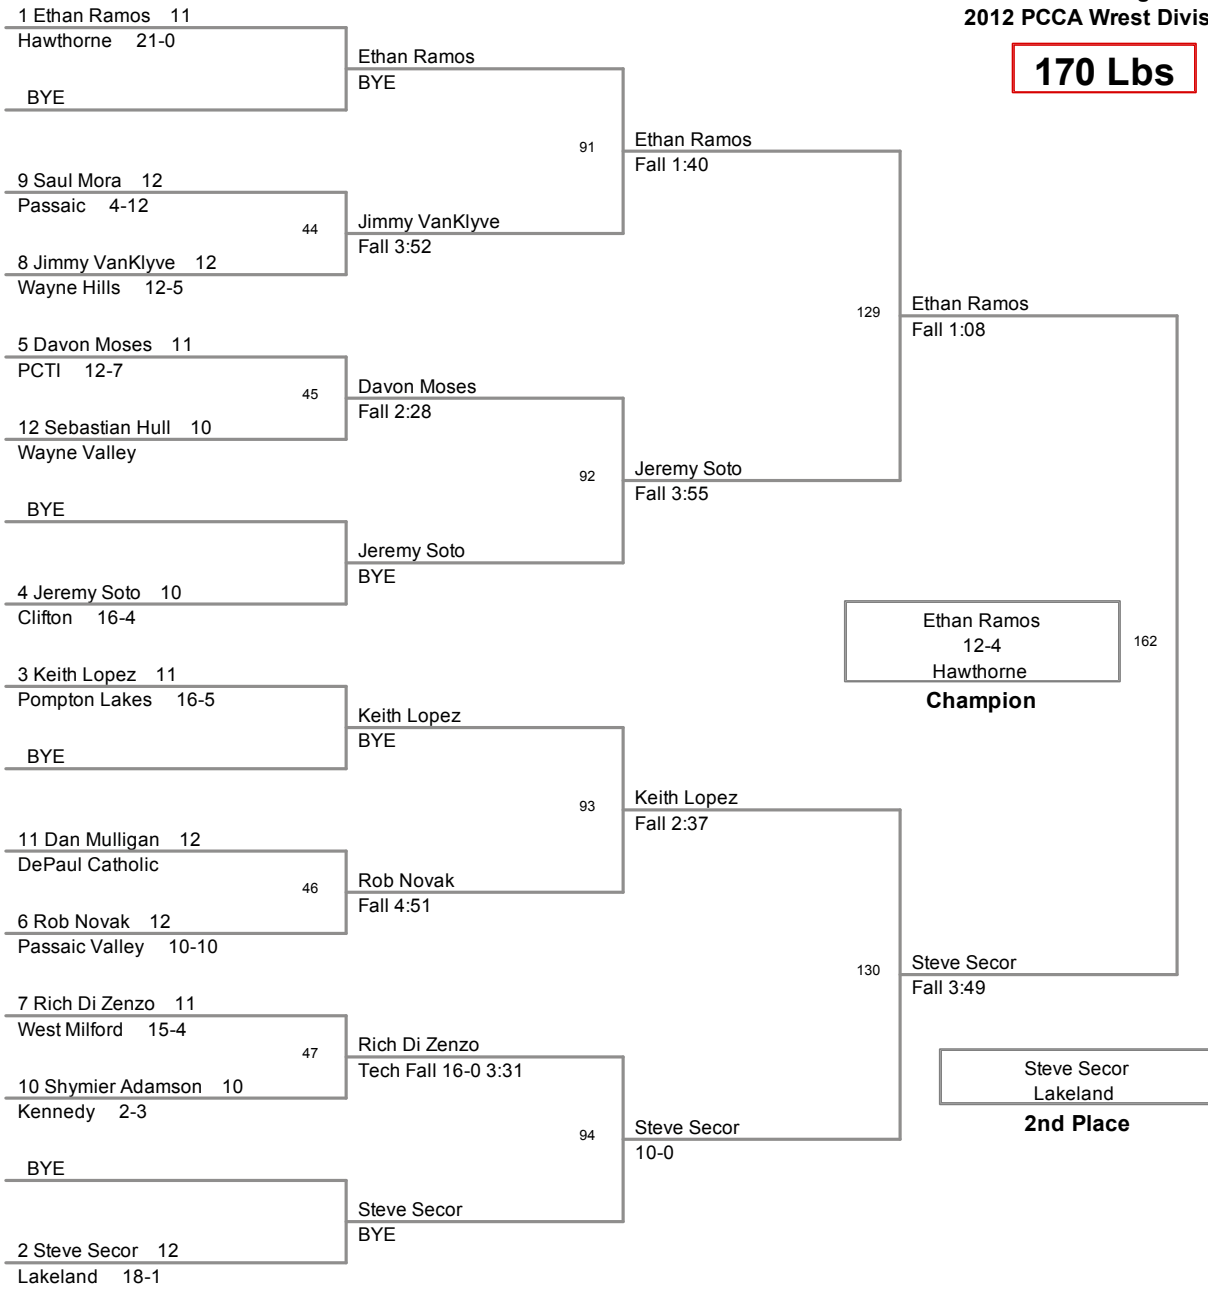

152 Lbs

**2 PCCA Wrestling Tournam
2012 PCCA Wrest Division**

160 Lbs

**2 PCCA Wrestling Tournam
2012 PCCA Wrest Division**

170 Lbs

**2 PCCA Wrestling Tournam
2012 PCCA Wrest Division**

182 Lbs

**2 PCCA Wrestling Tournam
2012 PCCA Wrest Division**