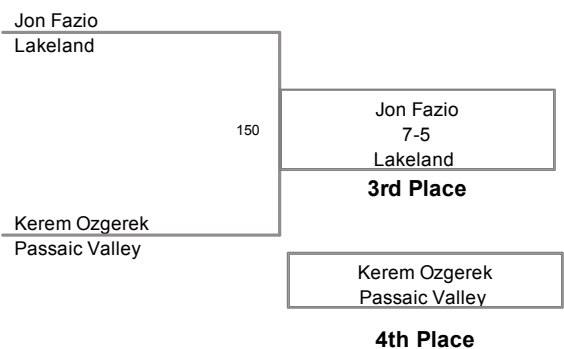

**2 PCCA Wrestling Tournam
2012 PCCA Wrest Division**

195 Lbs