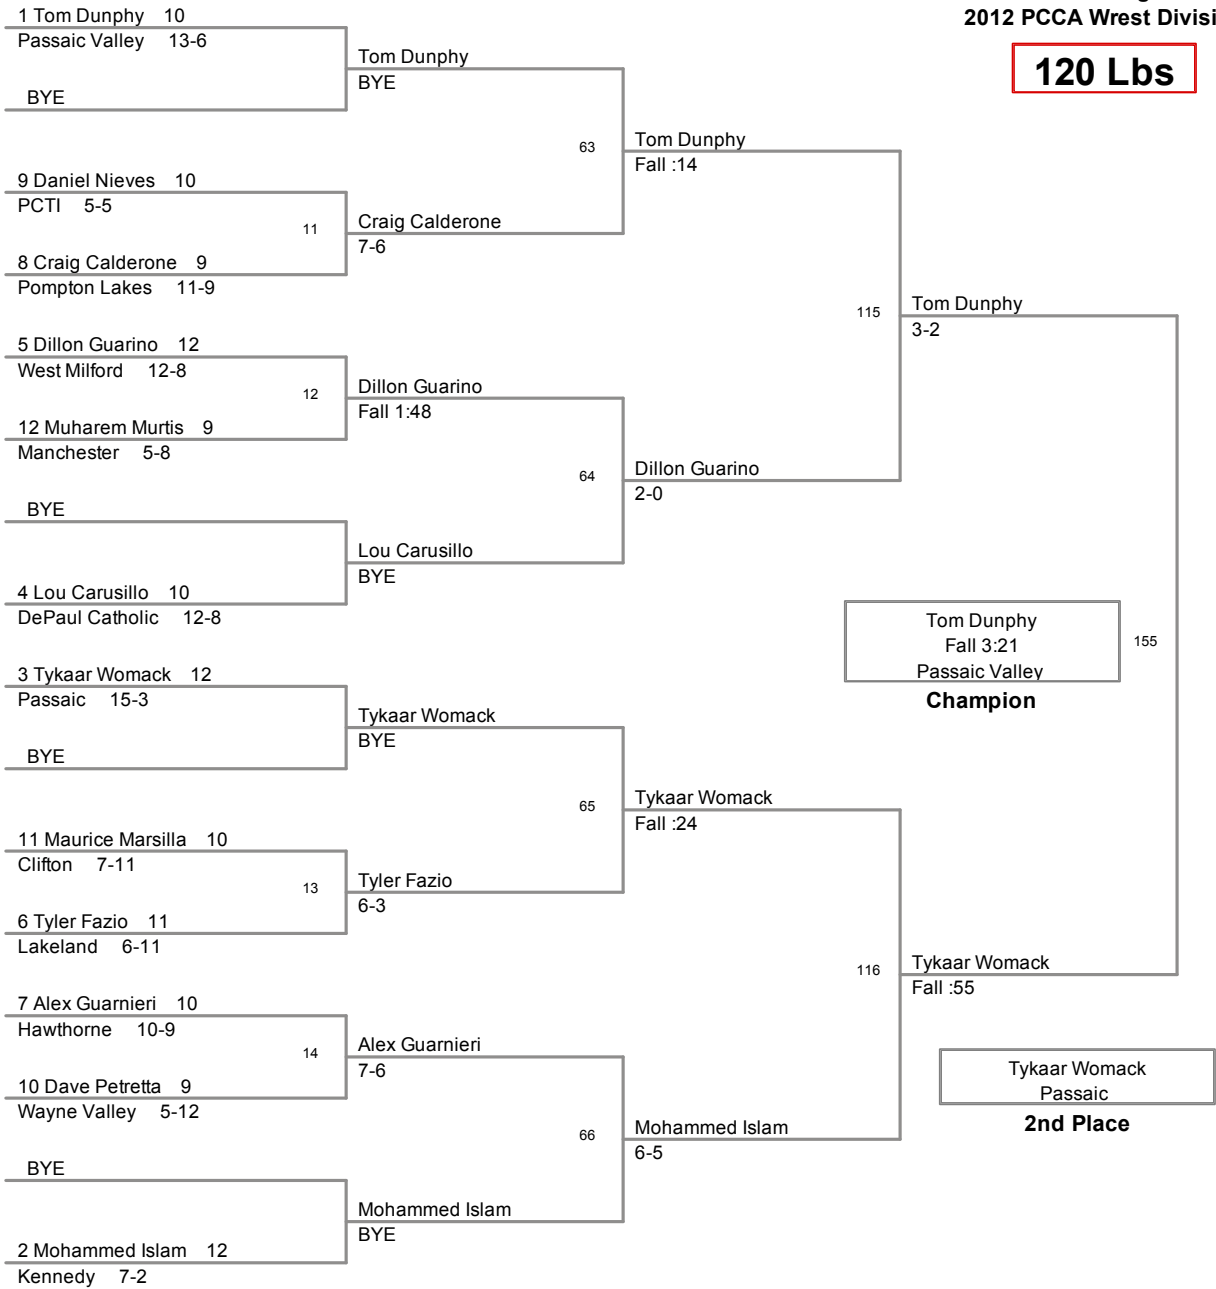

2 PCCA Wrestling Tournam
2012 PCCA Wrest Division

106 Lbs

**2 PCCA Wrestling Tournam
2012 PCCA Wrest Division**

113 Lbs

**2 PCCA Wrestling Tournam
2012 PCCA Wrest Division**

120 Lbs

**2 PCCA Wrestling Tournam
2012 PCCA Wrest Division**