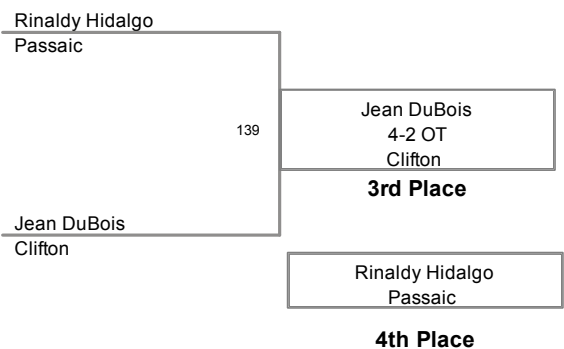

2 PCCA Wrestling Tournam
2012 PCCA Wrest Division

106 Lbs

**2 PCCA Wrestling Tournam
2012 PCCA Wrest Division**

113 Lbs

**2 PCCA Wrestling Tournam
2012 PCCA Wrest Division**

120 Lbs

**2 PCCA Wrestling Tournam
2012 PCCA Wrest Division**