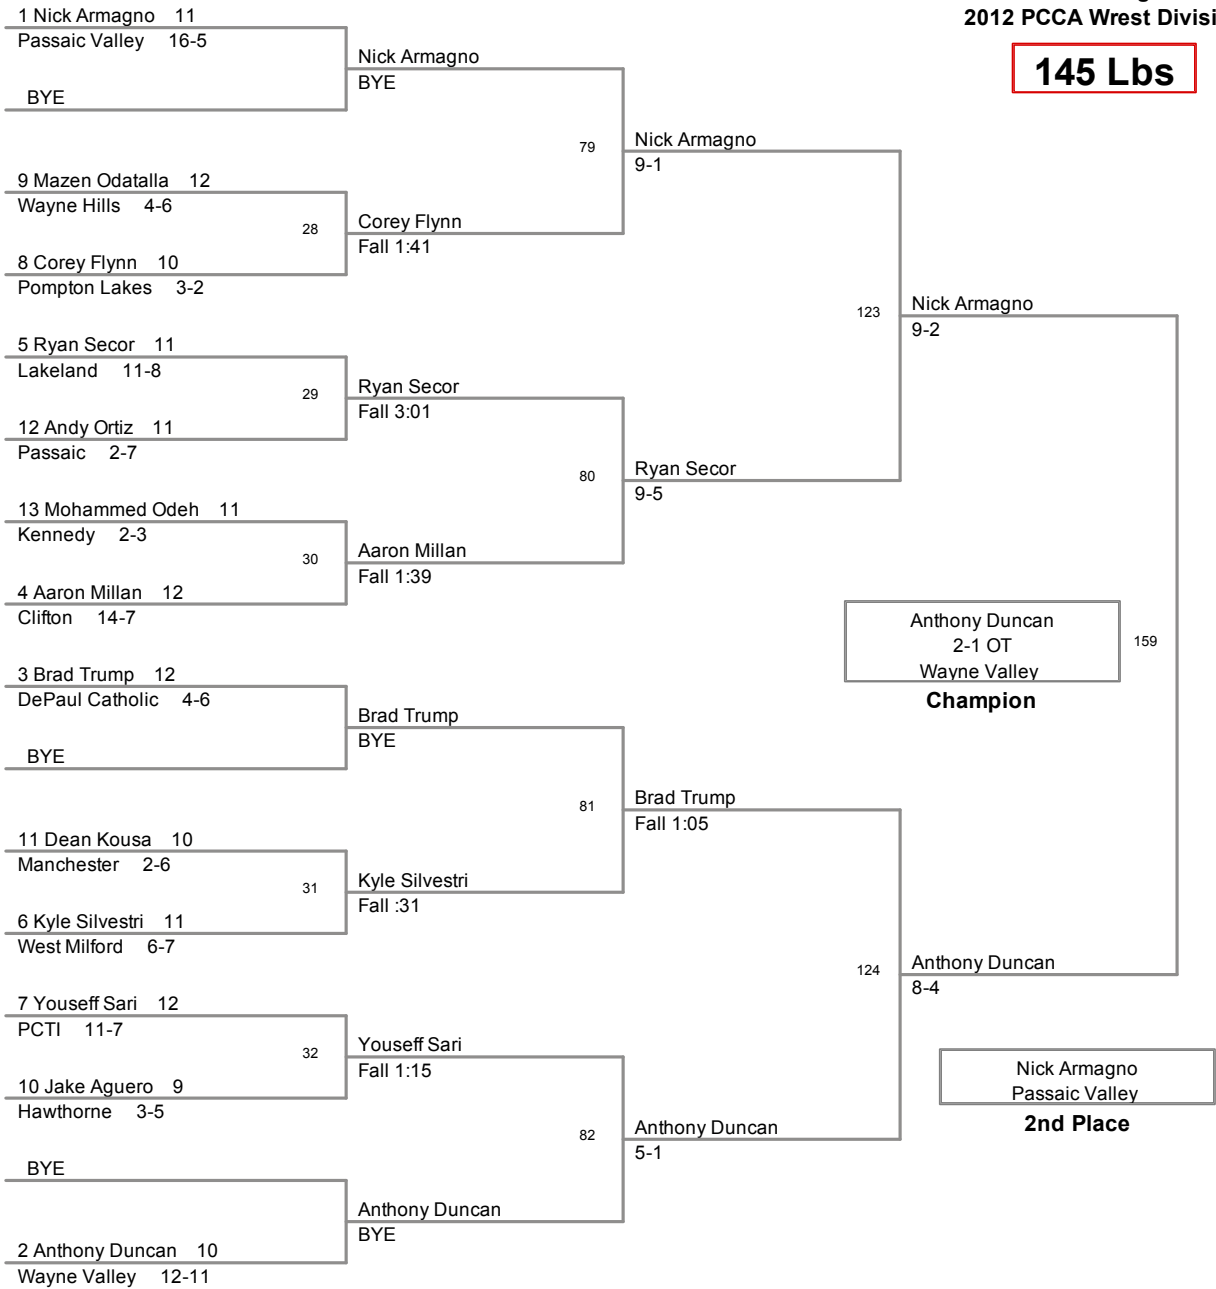

126 Lbs

**2 PCCA Wrestling Tournam
2012 PCCA Wrest Division**

132 Lbs

**2 PCCA Wrestling Tournam
2012 PCCA Wrest Division**

138 Lbs

**2 PCCA Wrestling Tournam
2012 PCCA Wrest Division**

145 Lbs

2 PCCA Wrestling Tournam
2012 PCCA Wrest Division