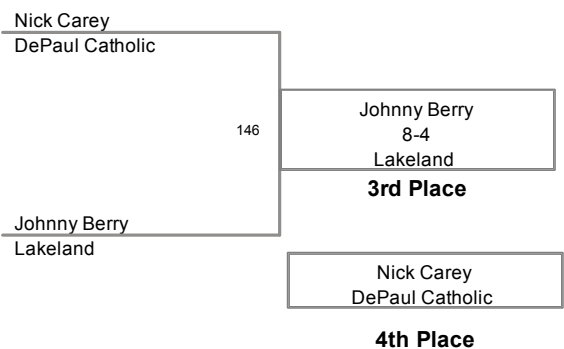

2 PCCA Wrestling Tournam
2012 PCCA Wrest Division

152 Lbs