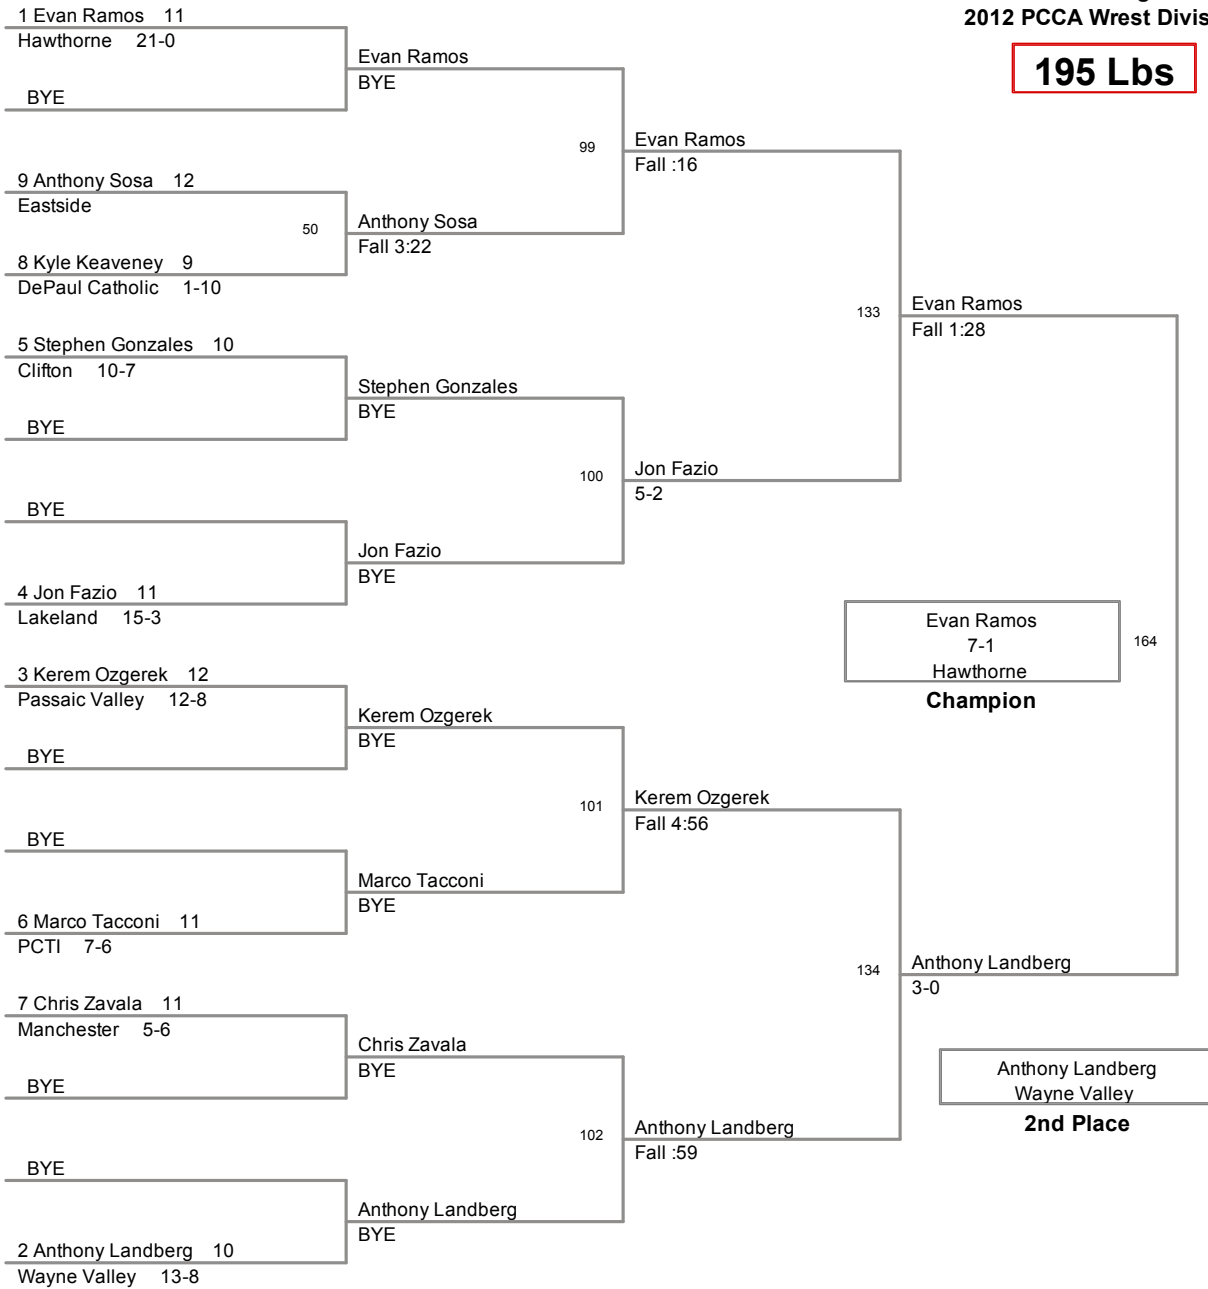

**2 PCCA Wrestling Tournam
2012 PCCA Wrest Division**

195 Lbs