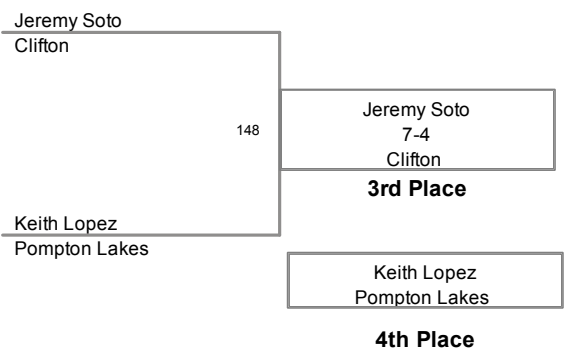

152 Lbs

**2 PCCA Wrestling Tournam
2012 PCCA Wrest Division**

160 Lbs

**2 PCCA Wrestling Tournam
2012 PCCA Wrest Division**

170 Lbs

**2 PCCA Wrestling Tournam
2012 PCCA Wrest Division**

182 Lbs

**2 PCCA Wrestling Tournam
2012 PCCA Wrest Division**