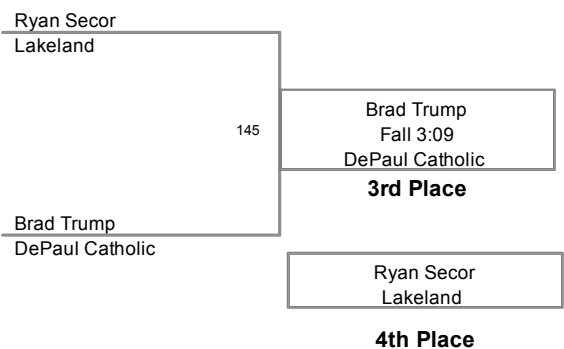

126 Lbs

**2 PCCA Wrestling Tournam
2012 PCCA Wrest Division**

132 Lbs

**2 PCCA Wrestling Tournam
2012 PCCA Wrest Division**

138 Lbs

**2 PCCA Wrestling Tournam
2012 PCCA Wrest Division**

145 Lbs

2 PCCA Wrestling Tournam
2012 PCCA Wrest Division