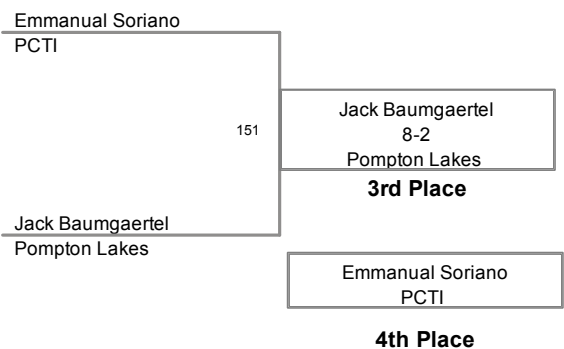

**2 PCCA Wrestling Tournam
2012 PCCA Wrest Division**

220 Lbs