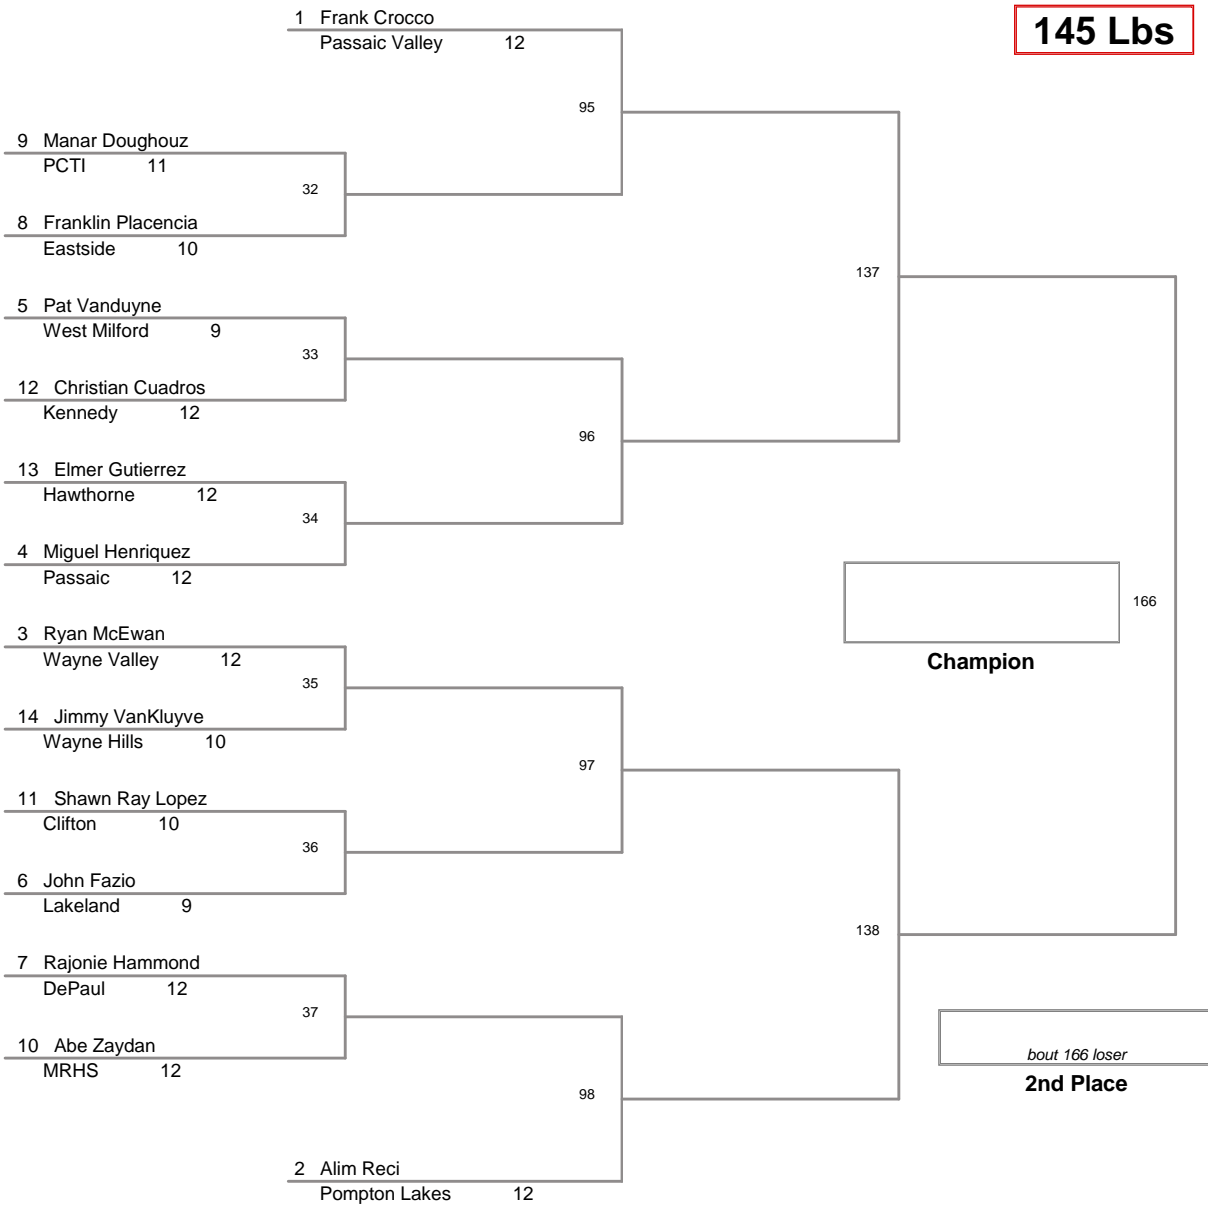

130 Lbs

2010 PCCA Tournament
2010 PCCA Tourn Division

135 Lbs

2010 PCCA Tournament
2010 PCCA Tourn Division

140 Lbs

2010 PCCA Tournament
2010 PCCA Tourn Division

145 Lbs

2010 PCCA Tournament
2010 PCCA Tourn Division