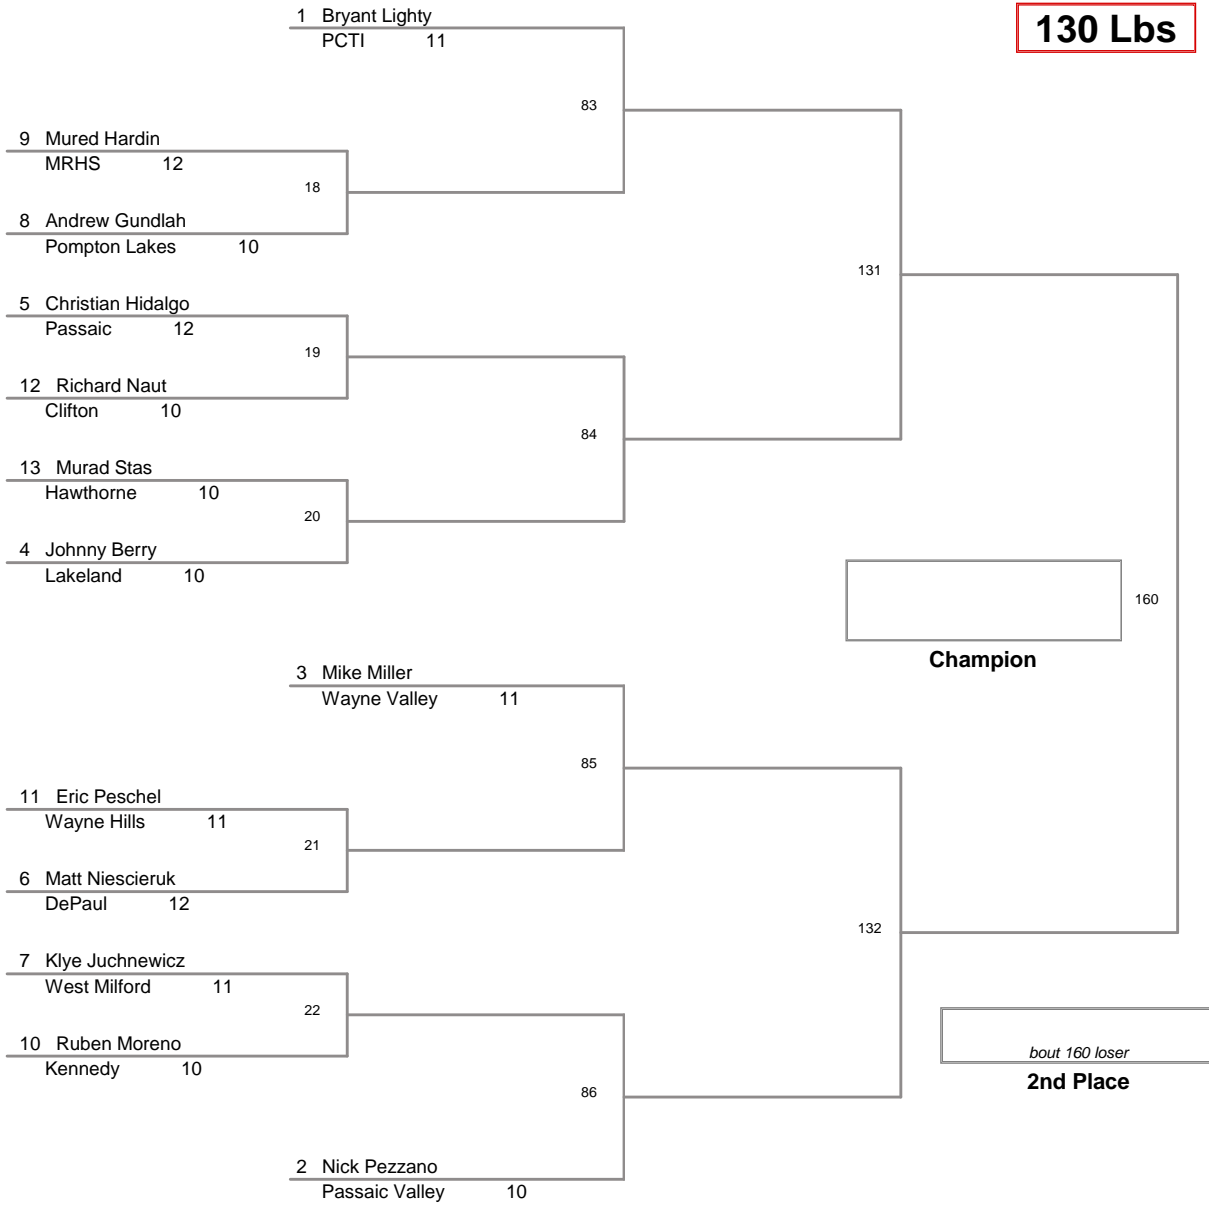

2010 PCCA Tournament
2010 PCCA Tourn Division

103 Lbs

2010 PCCA Tournament
2010 PCCA Tourn Division

112 Lbs

2010 PCCA Tournament
2010 PCCA Tourn Division

119 Lbs

2010 PCCA Tournament
2010 PCCA Tourn Division

130 Lbs

2010 PCCA Tournament
2010 PCCA Tourn Division

135 Lbs

2010 PCCA Tournament
2010 PCCA Tourn Division

140 Lbs

2010 PCCA Tournament
2010 PCCA Tourn Division

145 Lbs

2010 PCCA Tournament
2010 PCCA Tourn Division

215 Lbs

2010 PCCA Tournament
2010 PCCA Tourn Division

285 Lbs