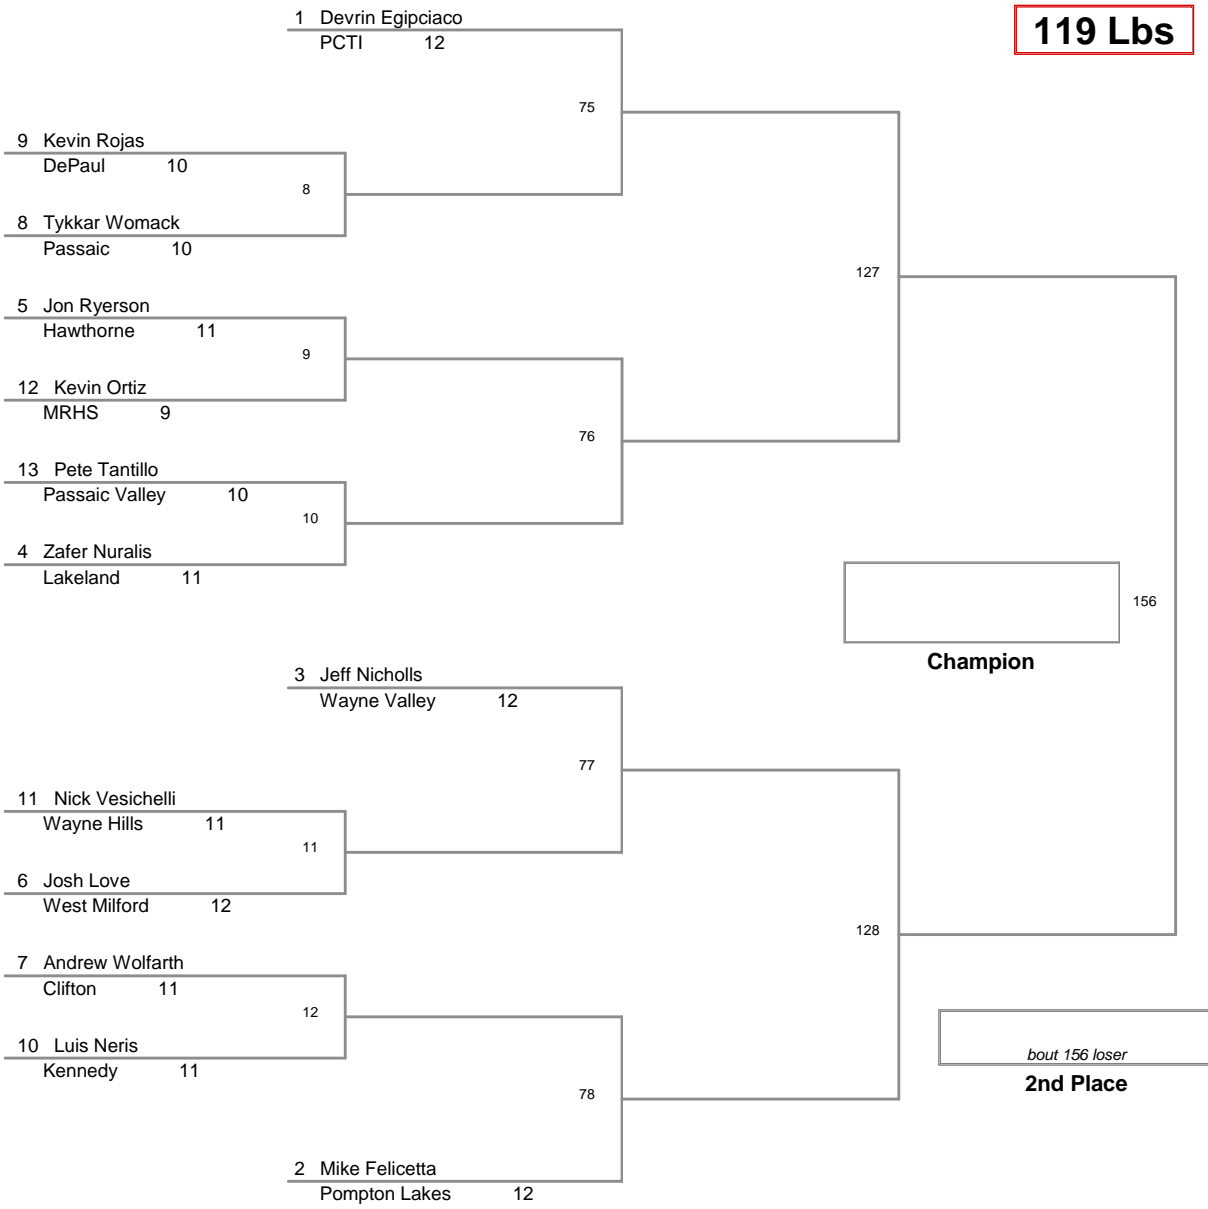

2010 PCCA Tournament
2010 PCCA Tourn Division

103 Lbs

2010 PCCA Tournament
2010 PCCA Tourn Division

112 Lbs

2010 PCCA Tournament
2010 PCCA Tourn Division

119 Lbs

2010 PCCA Tournament
2010 PCCA Tourn Division

130 Lbs

2010 PCCA Tournament
2010 PCCA Tourn Division

135 Lbs

2010 PCCA Tournament
2010 PCCA Tourn Division

140 Lbs

2010 PCCA Tournament
2010 PCCA Tourn Division

145 Lbs

2010 PCCA Tournament
2010 PCCA Tourn Division

215 Lbs

2010 PCCA Tournament
2010 PCCA Tourn Division

285 Lbs