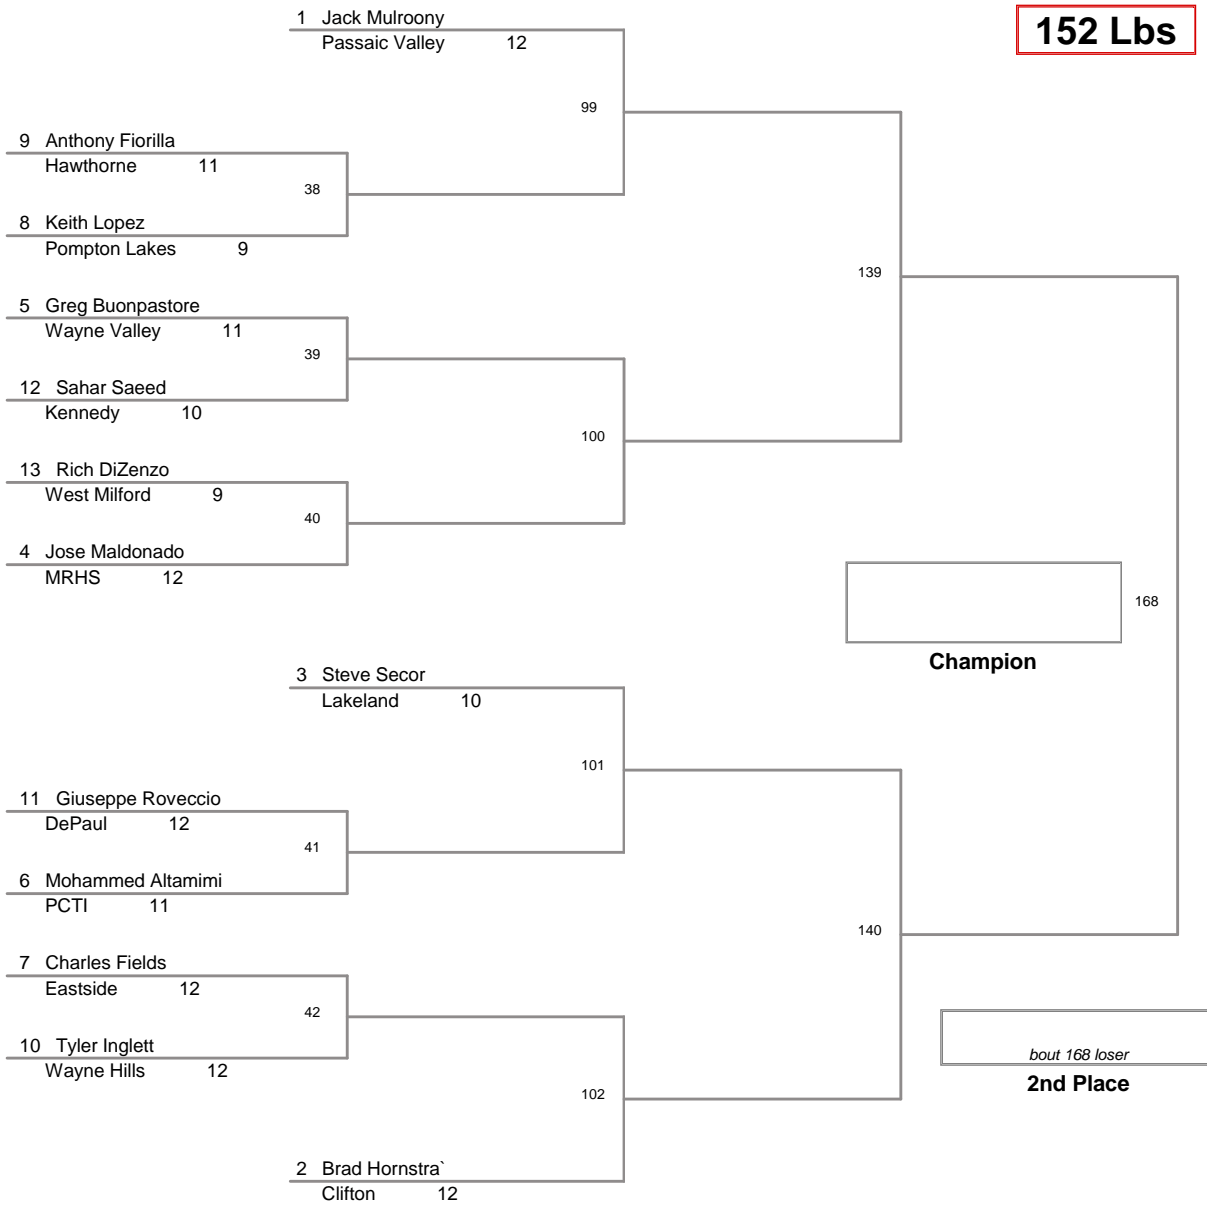

2010 PCCA Tournament
2010 PCCA Tourn Division

152 Lbs