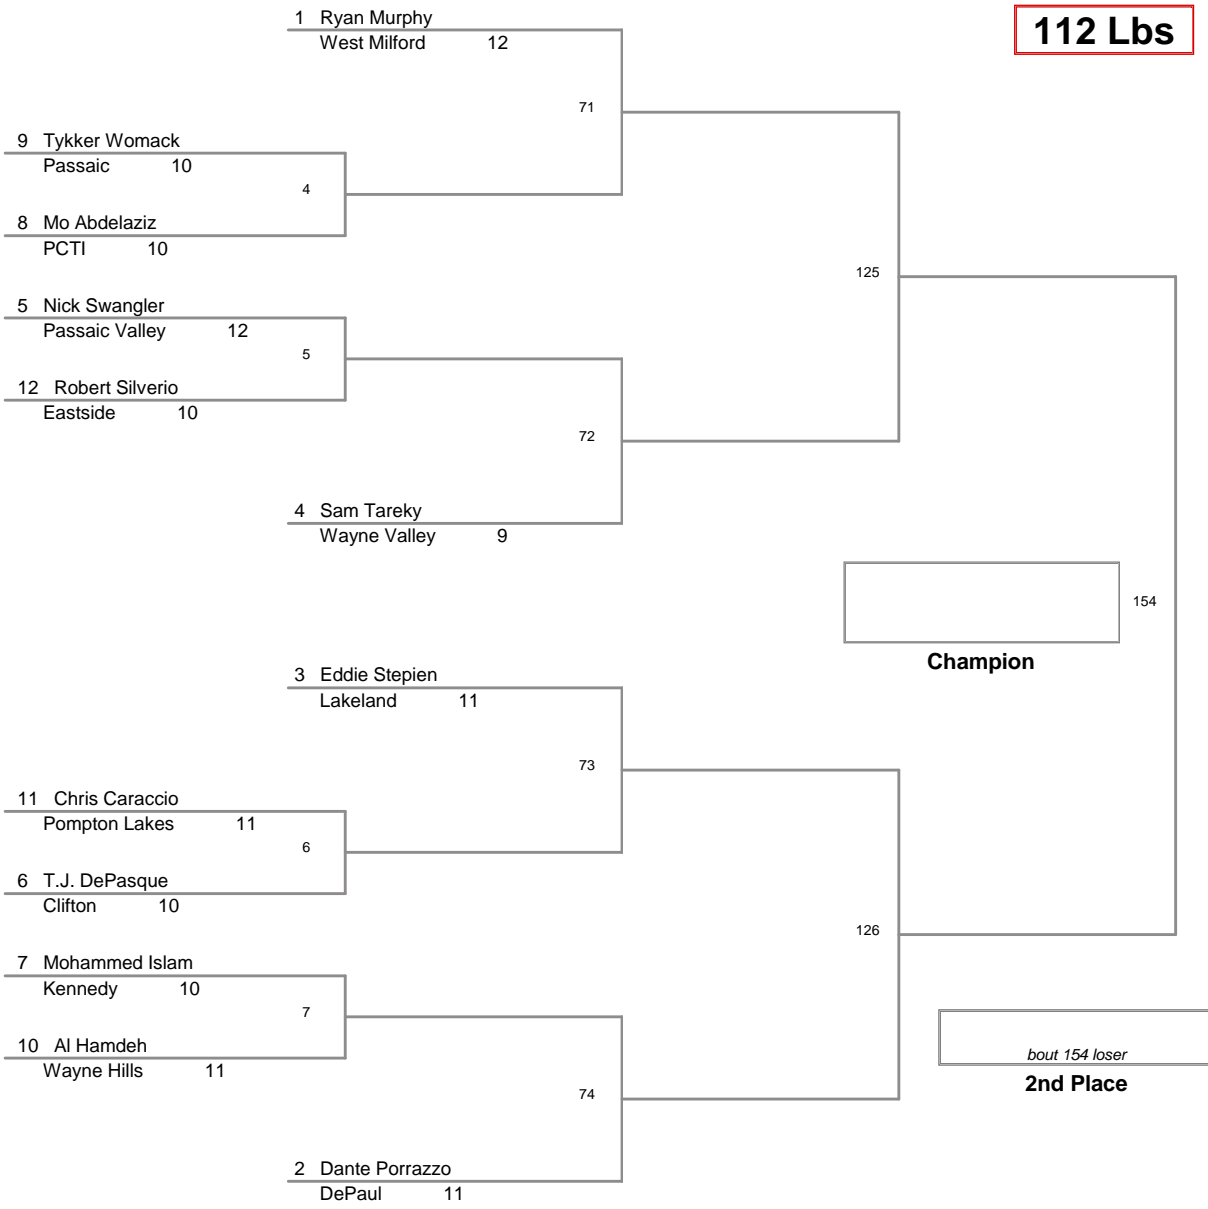

2010 PCCA Tournament
2010 PCCA Tourn Division

103 Lbs

2010 PCCA Tournament
2010 PCCA Tourn Division

112 Lbs

2010 PCCA Tournament
2010 PCCA Tourn Division

119 Lbs

2010 PCCA Tournament
2010 PCCA Tourn Division

130 Lbs

2010 PCCA Tournament
2010 PCCA Tourn Division

135 Lbs

2010 PCCA Tournament
2010 PCCA Tourn Division

140 Lbs

2010 PCCA Tournament
2010 PCCA Tourn Division

145 Lbs

2010 PCCA Tournament
2010 PCCA Tourn Division

215 Lbs

2010 PCCA Tournament
2010 PCCA Tourn Division

285 Lbs