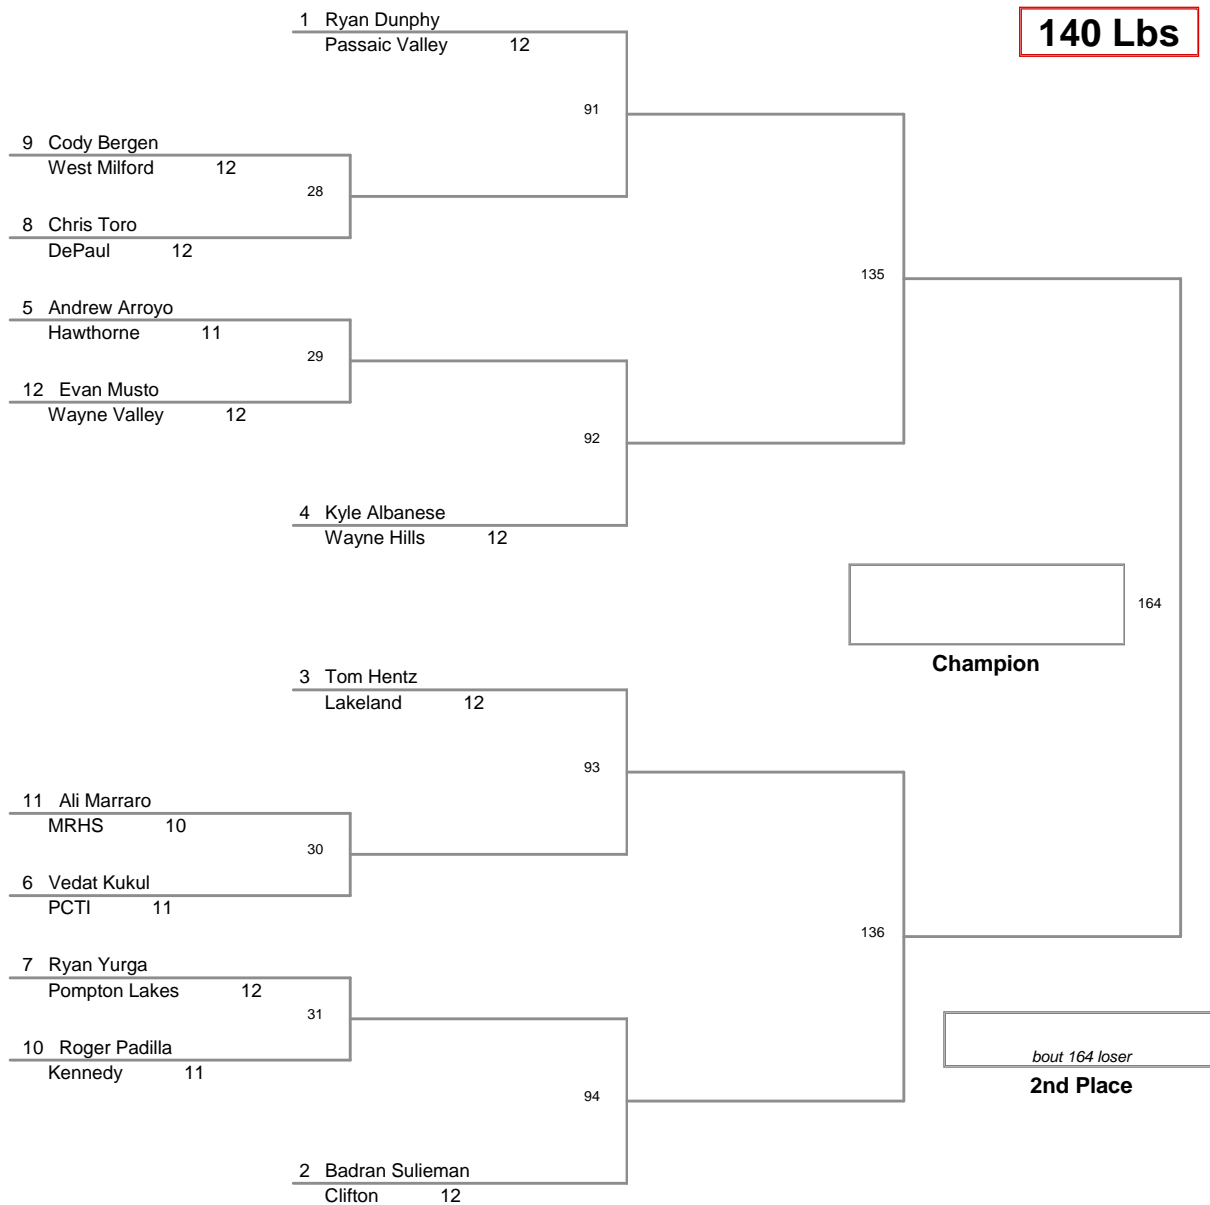

130 Lbs

2010 PCCA Tournament
2010 PCCA Tourn Division

135 Lbs

2010 PCCA Tournament
2010 PCCA Tourn Division

140 Lbs

2010 PCCA Tournament
2010 PCCA Tourn Division

145 Lbs

2010 PCCA Tournament
2010 PCCA Tourn Division