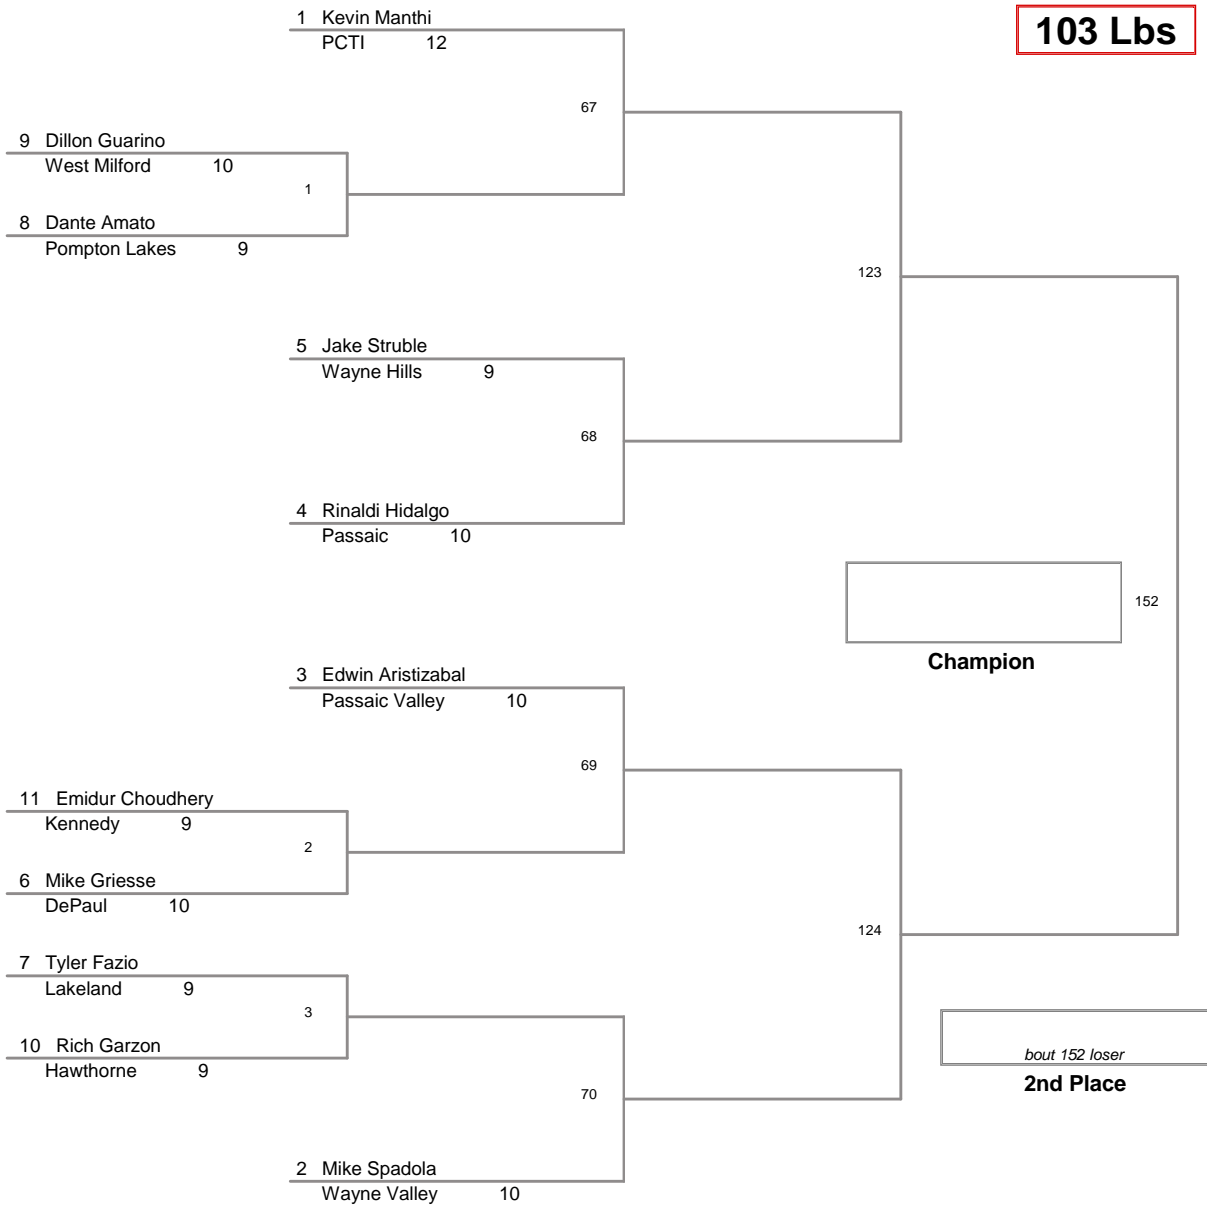

2010 PCCA Tournament
2010 PCCA Tourn Division

103 Lbs

2010 PCCA Tournament
2010 PCCA Tourn Division

112 Lbs

2010 PCCA Tournament
2010 PCCA Tourn Division

119 Lbs

2010 PCCA Tournament
2010 PCCA Tourn Division

130 Lbs

2010 PCCA Tournament
2010 PCCA Tourn Division

135 Lbs

2010 PCCA Tournament
2010 PCCA Tourn Division

140 Lbs

2010 PCCA Tournament
2010 PCCA Tourn Division

145 Lbs

2010 PCCA Tournament
2010 PCCA Tourn Division

215 Lbs

2010 PCCA Tournament
2010 PCCA Tourn Division

285 Lbs