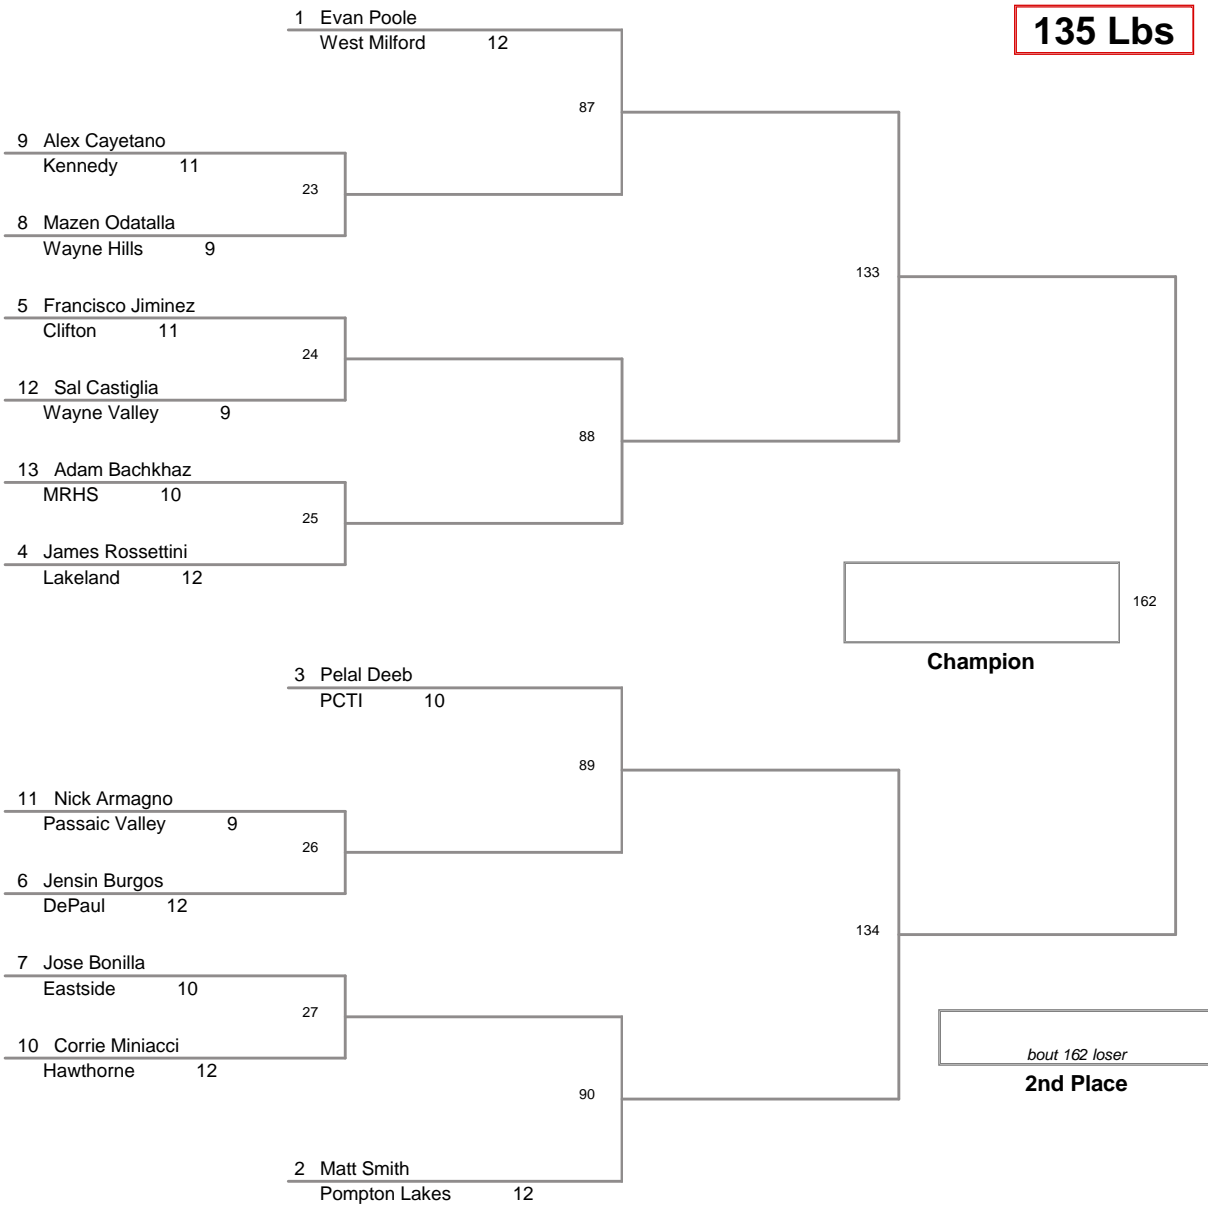

2010 PCCA Tournament
2010 PCCA Tourn Division

103 Lbs

2010 PCCA Tournament
2010 PCCA Tourn Division

112 Lbs

2010 PCCA Tournament
2010 PCCA Tourn Division

119 Lbs

2010 PCCA Tournament
2010 PCCA Tourn Division

130 Lbs

2010 PCCA Tournament
2010 PCCA Tourn Division

135 Lbs

2010 PCCA Tournament
2010 PCCA Tourn Division

140 Lbs

2010 PCCA Tournament
2010 PCCA Tourn Division

145 Lbs

2010 PCCA Tournament
2010 PCCA Tourn Division

215 Lbs

2010 PCCA Tournament
2010 PCCA Tourn Division

285 Lbs