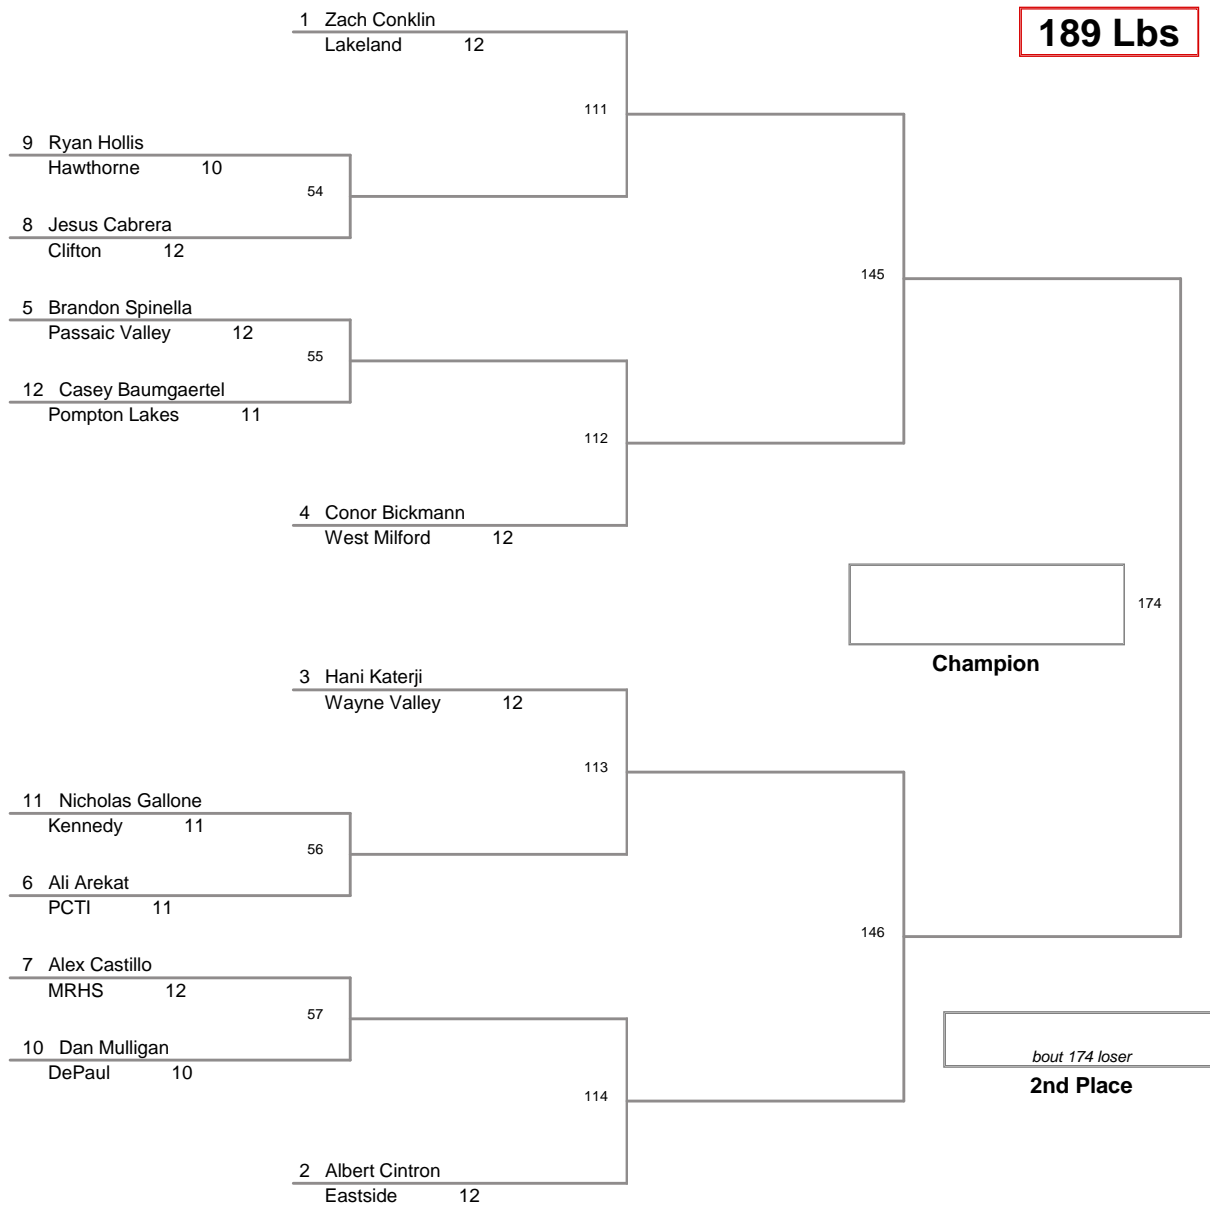

152 Lbs

2010 PCCA Tournament
2010 PCCA Tourn Division

160 Lbs

2010 PCCA Tournament
2010 PCCA Tourn Division

171 Lbs

2010 PCCA Tournament
2010 PCCA Tourn Division

189 Lbs

2010 PCCA Tournament
2010 PCCA Tourn Division