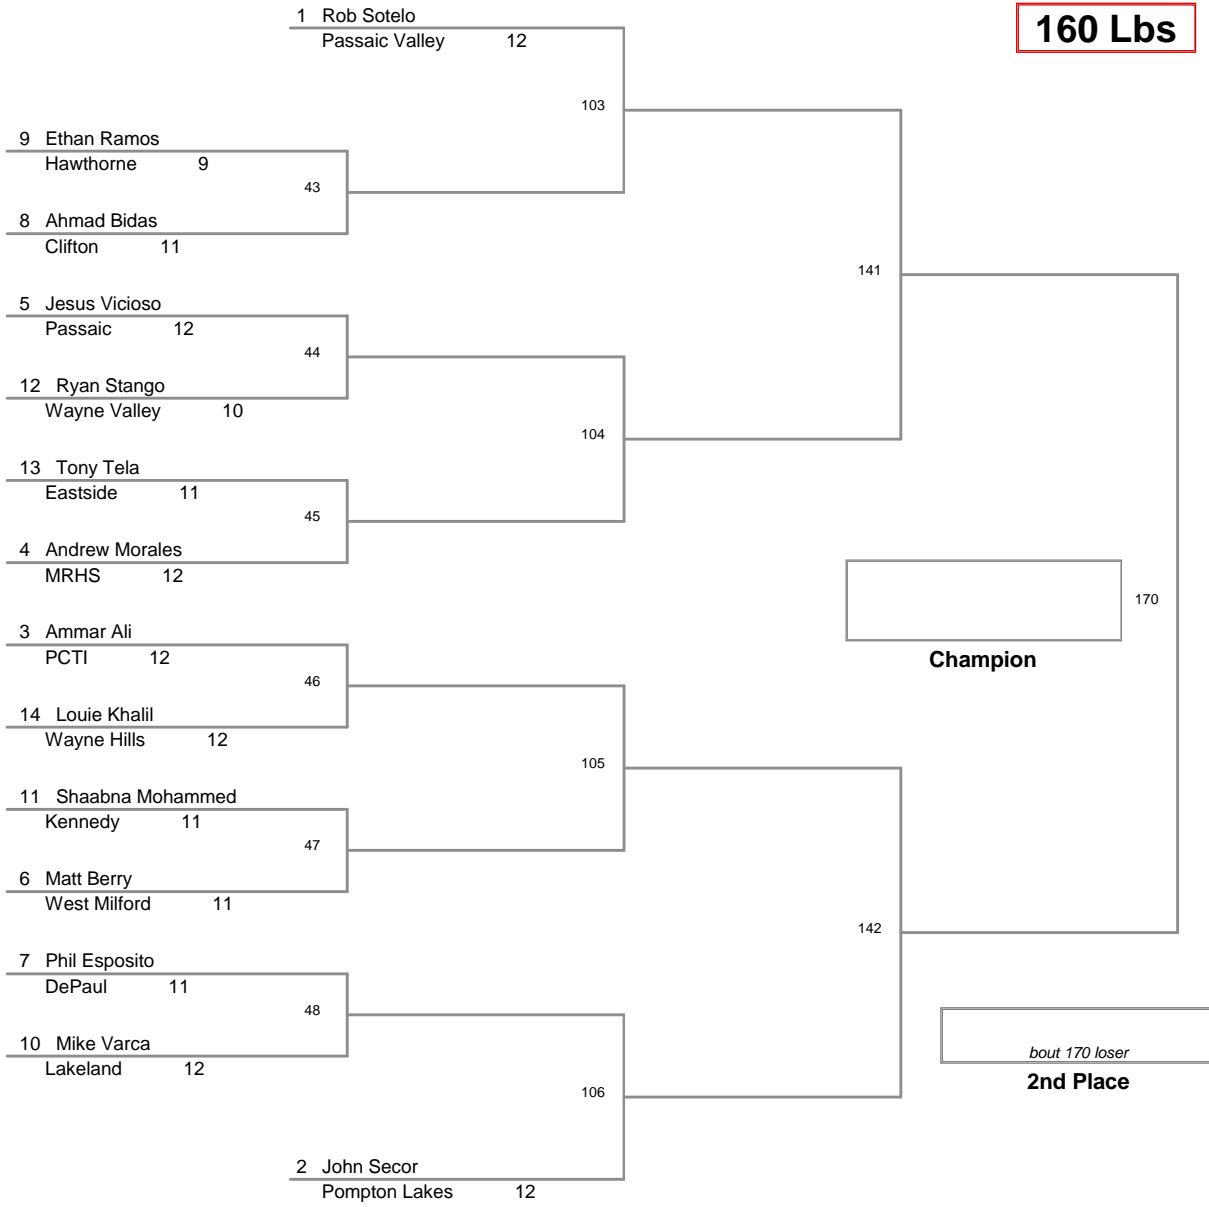

2010 PCCA Tournament
2010 PCCA Tourn Division

160 Lbs