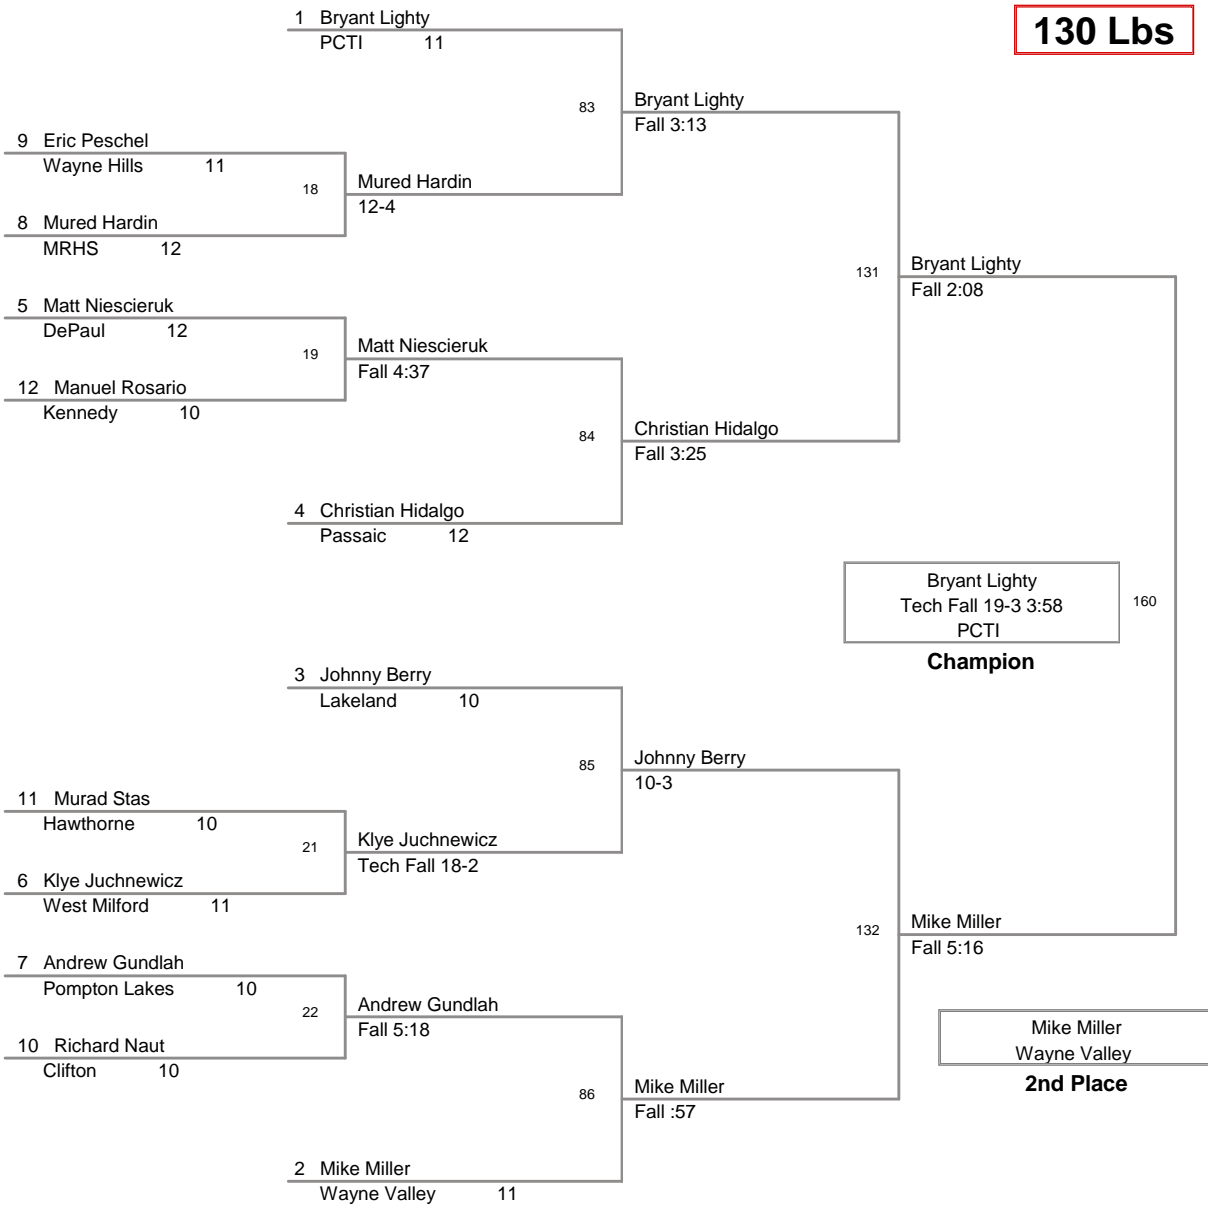

2010 PCCA Tournament
2010 PCCA Tourn Division

130 Lbs