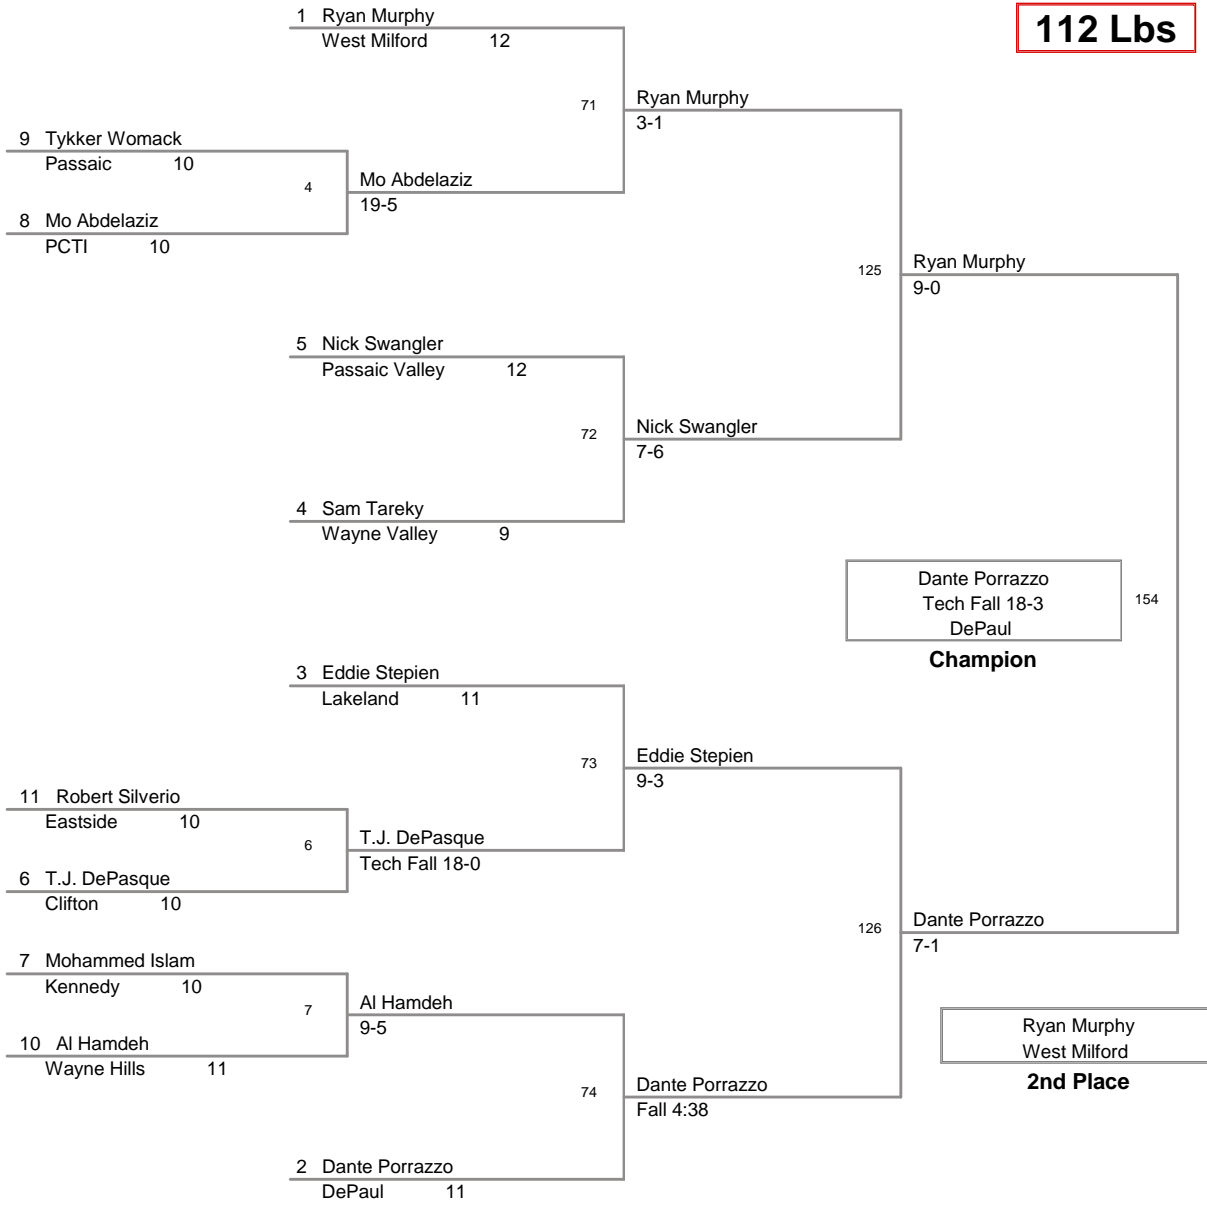

2010 PCCA Tournament  
2010 PCCA Tourn Division

**103 Lbs**

2010 PCCA Tournament  
2010 PCCA Tourn Division

**112 Lbs**

2010 PCCA Tournament  
2010 PCCA Tourn Division

**119 Lbs**

2010 PCCA Tournament  
2010 PCCA Tourn Division

**125 Lbs**

2010 PCCA Tournament  
2010 PCCA Tourn Division

**130 Lbs**

2010 PCCA Tournament  
2010 PCCA Tourn Division

**135 Lbs**

2010 PCCA Tournament  
2010 PCCA Tourn Division

**140 Lbs**

2010 PCCA Tournament  
2010 PCCA Tourn Division