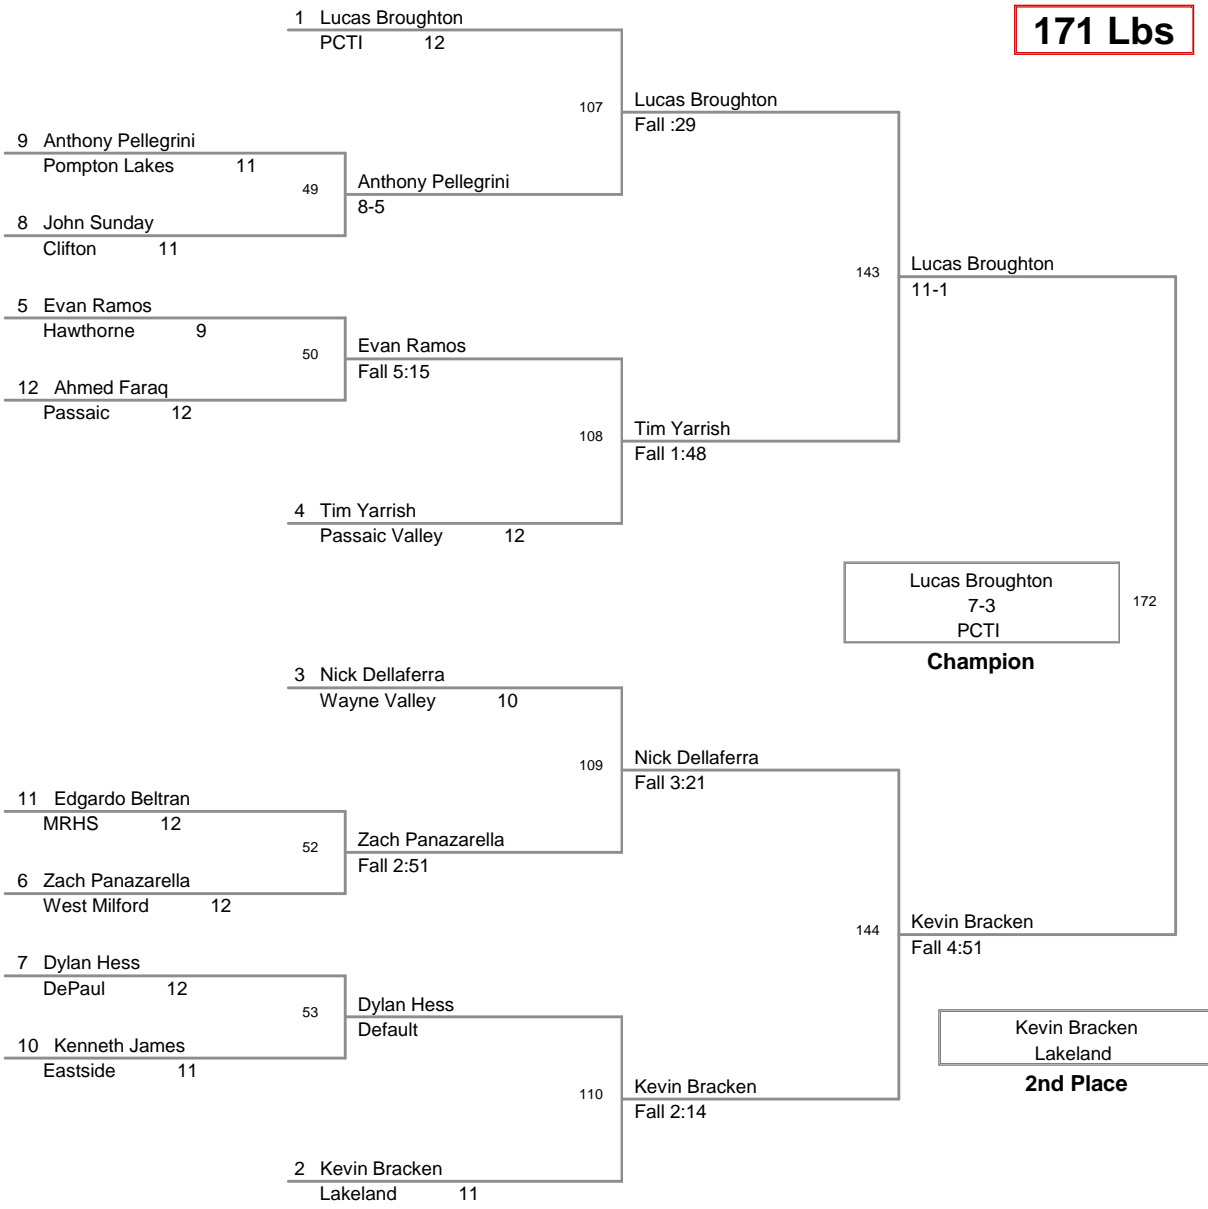

**145 Lbs**

2010 PCCA Tournament  
2010 PCCA Tourn Division

**152 Lbs**

2010 PCCA Tournament  
2010 PCCA Tourn Division

**160 Lbs**

2010 PCCA Tournament  
2010 PCCA Tourn Division

**171 Lbs**

2010 PCCA Tournament  
2010 PCCA Tourn Division