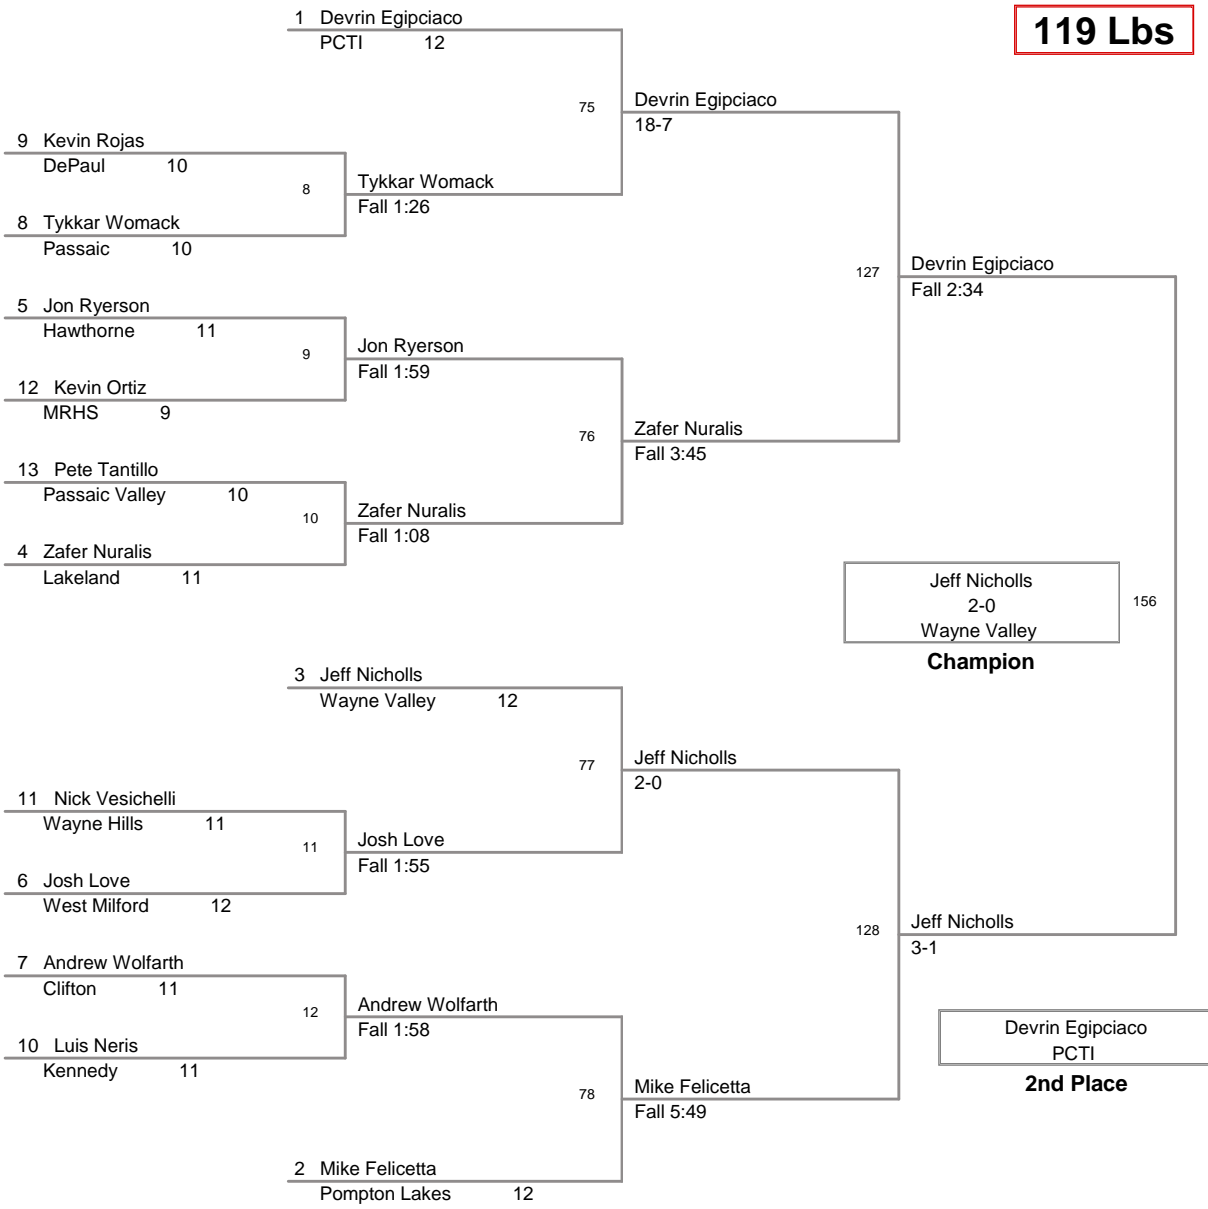

2010 PCCA Tournament  
2010 PCCA Tourn Division

**103 Lbs**

2010 PCCA Tournament  
2010 PCCA Tourn Division

**112 Lbs**

2010 PCCA Tournament  
2010 PCCA Tourn Division

**119 Lbs**

2010 PCCA Tournament  
2010 PCCA Tourn Division

**125 Lbs**

2010 PCCA Tournament  
2010 PCCA Tourn Division

**130 Lbs**

2010 PCCA Tournament  
2010 PCCA Tourn Division

**135 Lbs**

2010 PCCA Tournament  
2010 PCCA Tourn Division

**140 Lbs**

2010 PCCA Tournament  
2010 PCCA Tourn Division