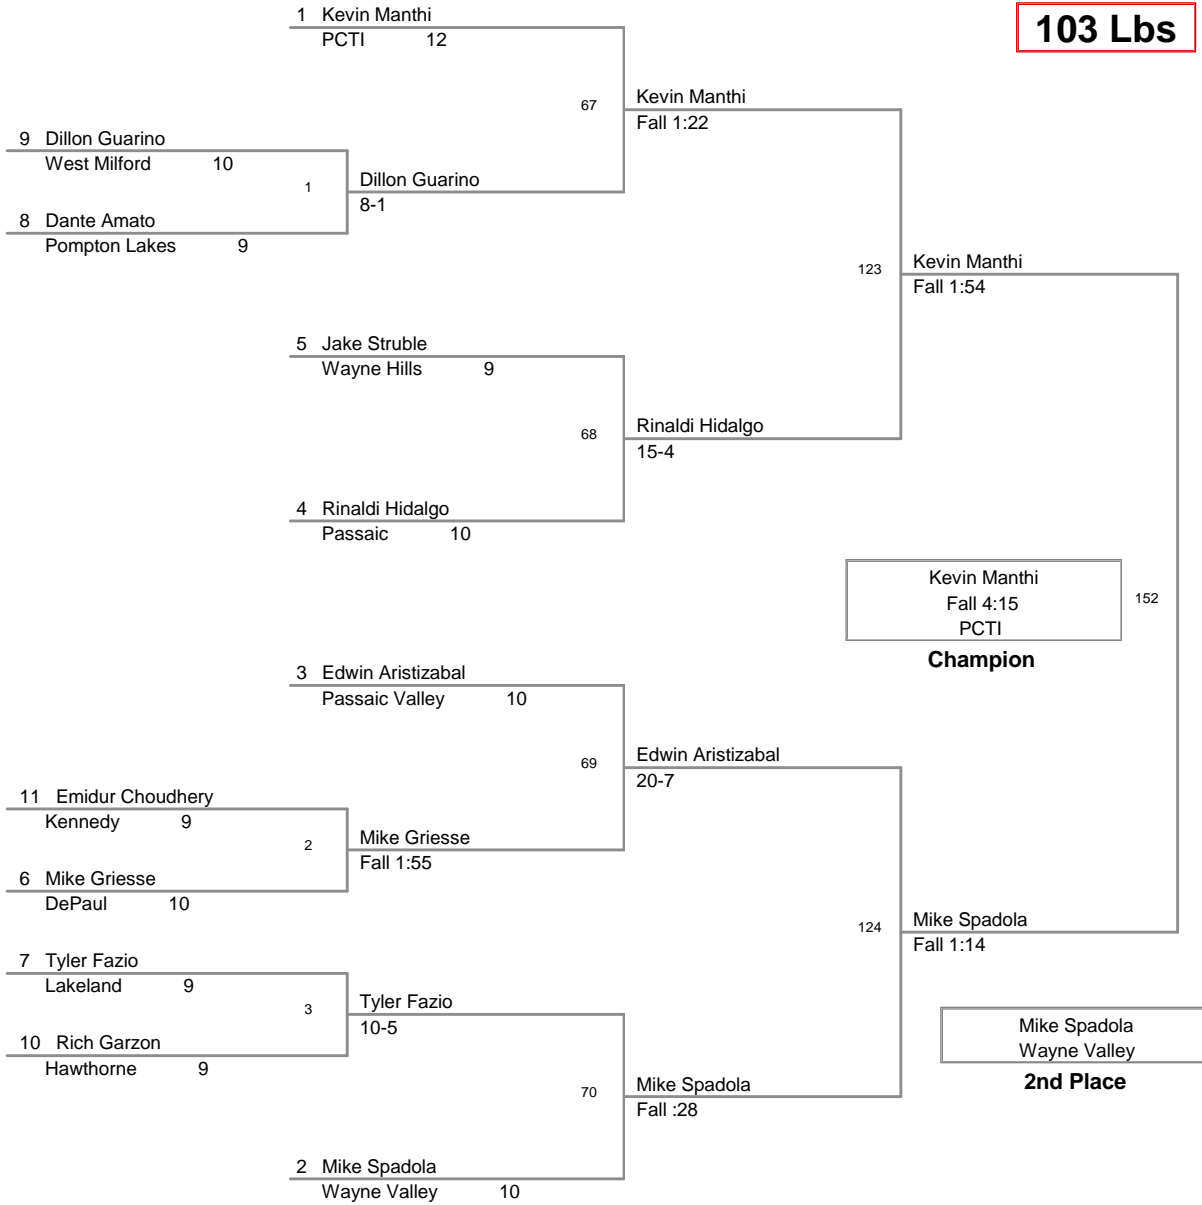

2010 PCCA Tournament  
2010 PCCA Tourn Division

**103 Lbs**

2010 PCCA Tournament  
2010 PCCA Tourn Division

**112 Lbs**

2010 PCCA Tournament  
2010 PCCA Tourn Division

**119 Lbs**

2010 PCCA Tournament  
2010 PCCA Tourn Division

**125 Lbs**

2010 PCCA Tournament  
2010 PCCA Tourn Division

**130 Lbs**

2010 PCCA Tournament  
2010 PCCA Tourn Division

**135 Lbs**

2010 PCCA Tournament  
2010 PCCA Tourn Division

**140 Lbs**

2010 PCCA Tournament  
2010 PCCA Tourn Division