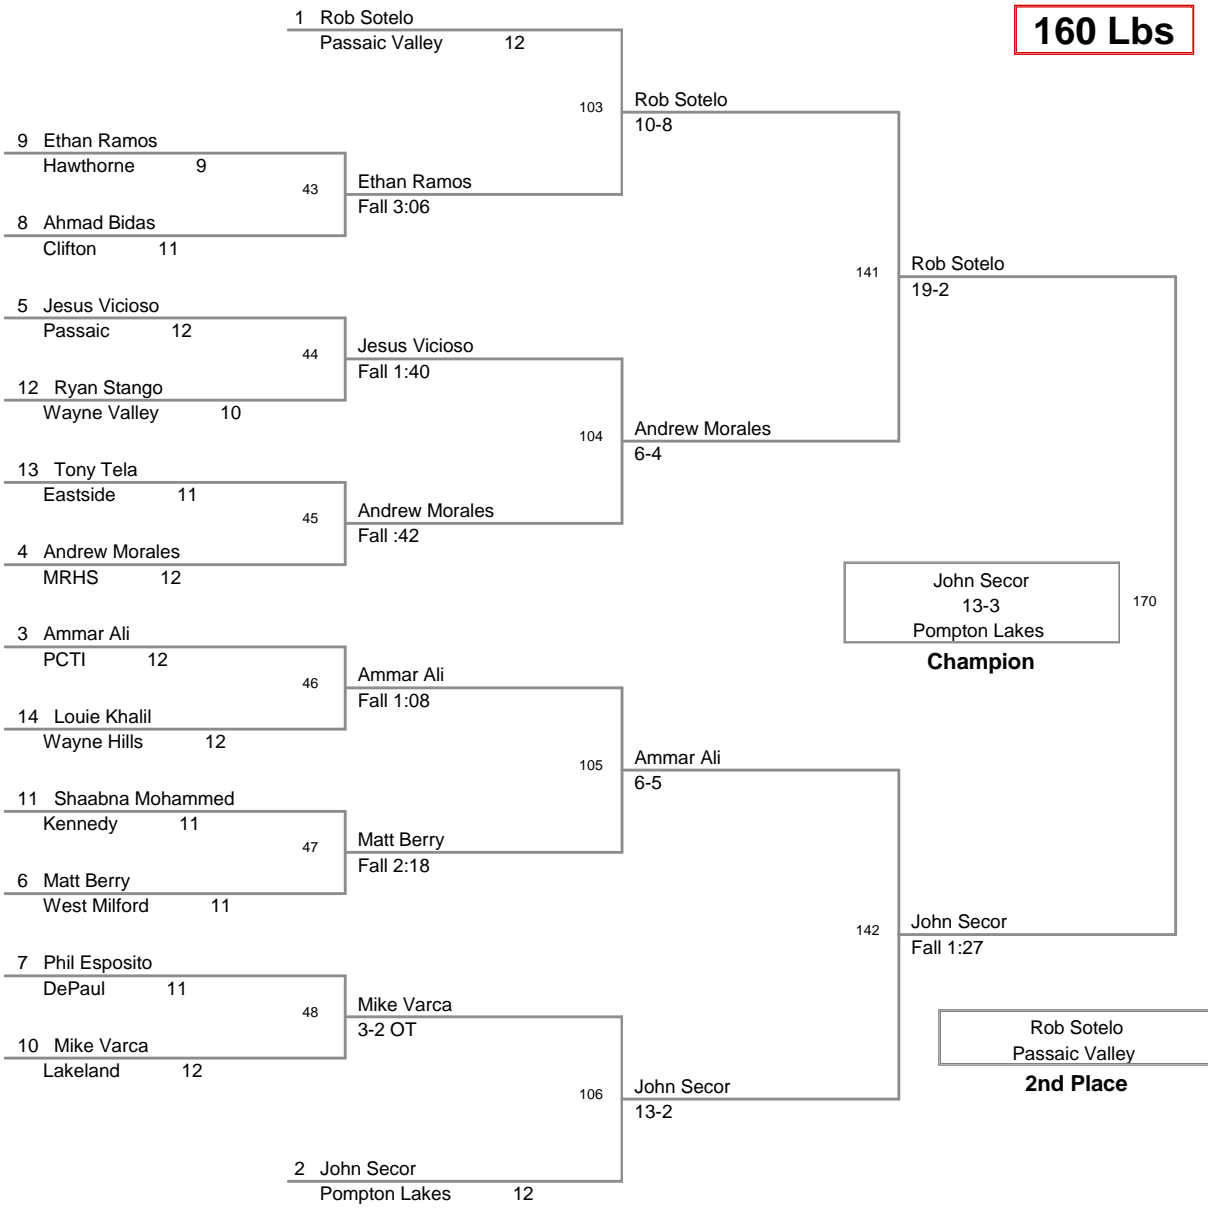

**145 Lbs**

2010 PCCA Tournament  
2010 PCCA Tourn Division

**152 Lbs**

2010 PCCA Tournament  
2010 PCCA Tourn Division

**160 Lbs**

2010 PCCA Tournament  
2010 PCCA Tourn Division

**171 Lbs**

2010 PCCA Tournament  
2010 PCCA Tourn Division