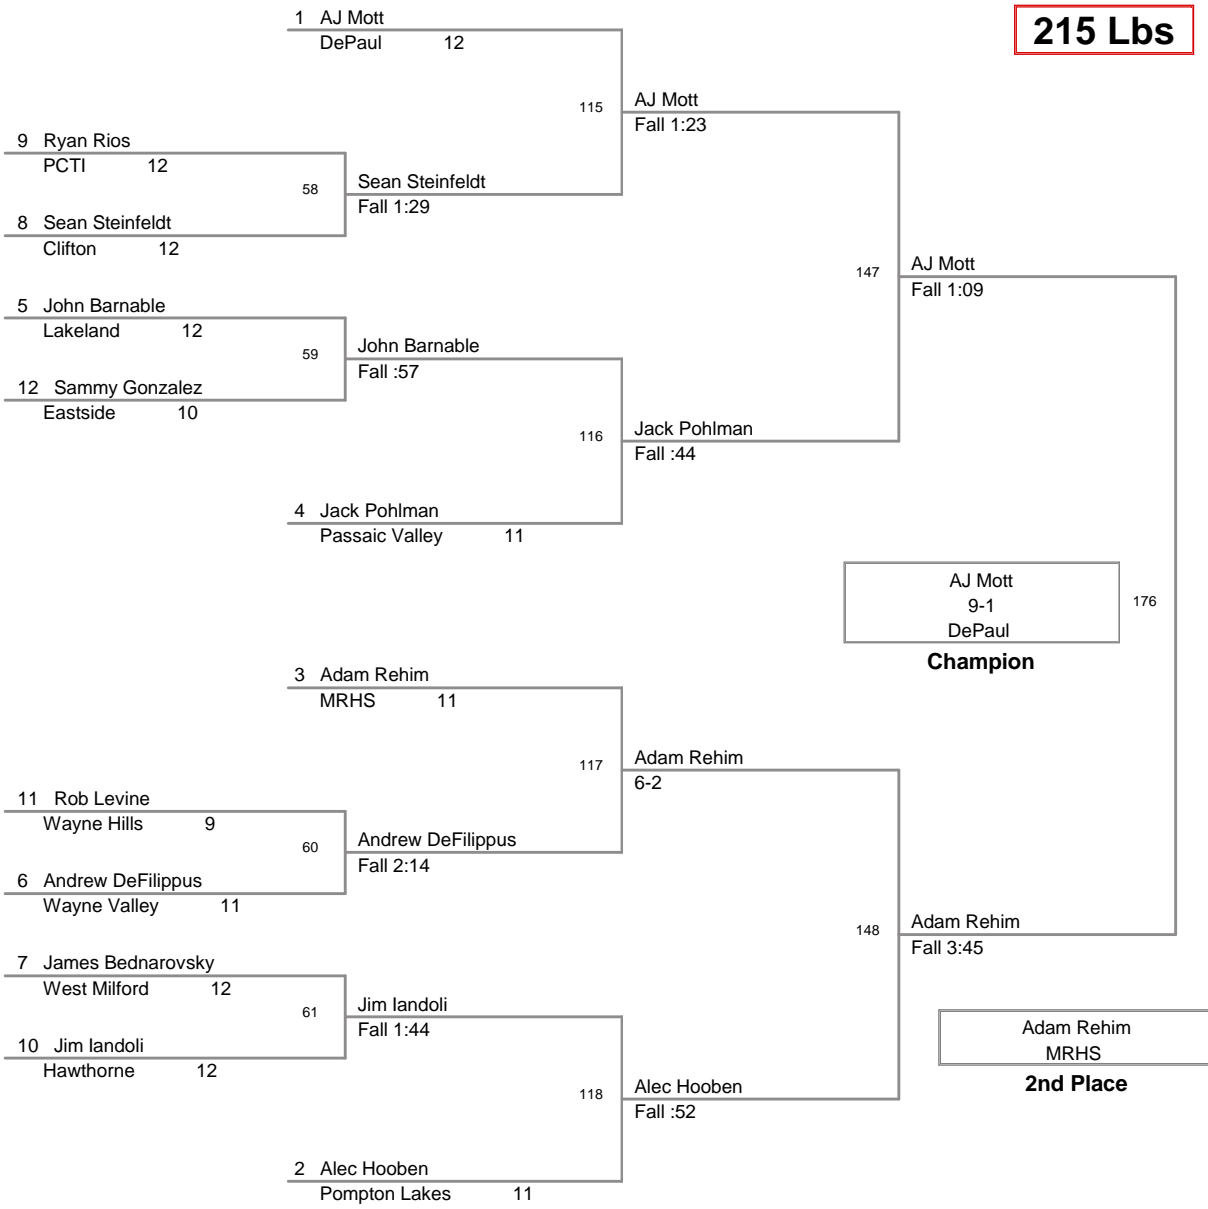

2010 PCCA Tournament
2010 PCCA Tourn Division

215 Lbs