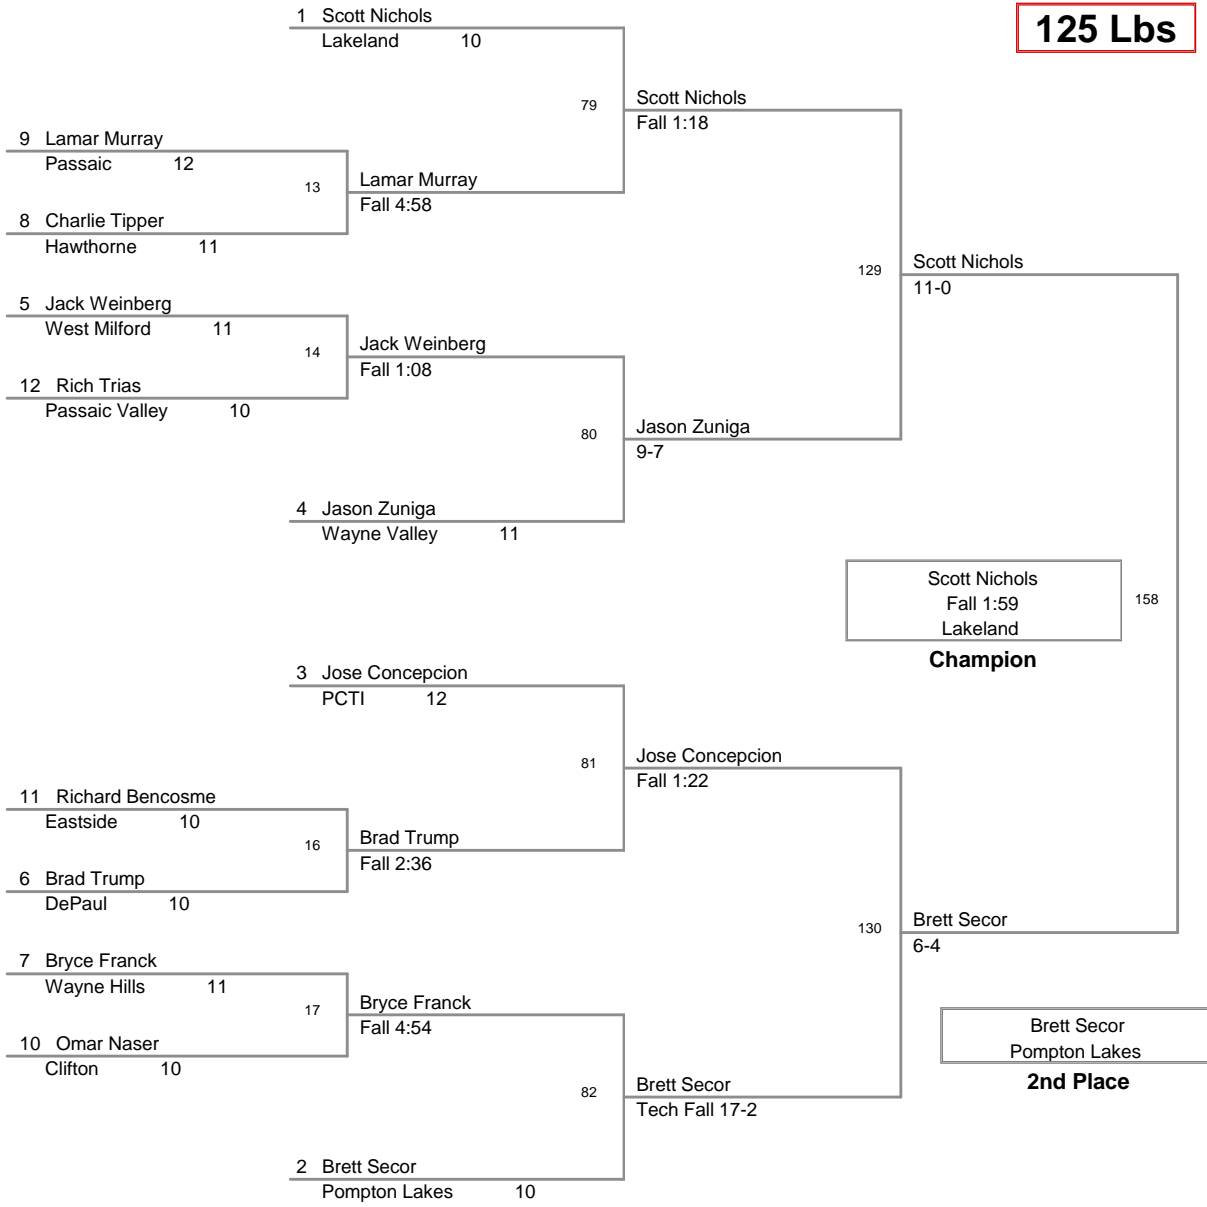

2010 PCCA Tournament  
2010 PCCA Tourn Division

**103 Lbs**

2010 PCCA Tournament  
2010 PCCA Tourn Division

**112 Lbs**

2010 PCCA Tournament  
2010 PCCA Tourn Division

**119 Lbs**

2010 PCCA Tournament  
2010 PCCA Tourn Division

**125 Lbs**

2010 PCCA Tournament  
2010 PCCA Tourn Division

**130 Lbs**

2010 PCCA Tournament  
2010 PCCA Tourn Division

**135 Lbs**

2010 PCCA Tournament  
2010 PCCA Tourn Division

**140 Lbs**

2010 PCCA Tournament  
2010 PCCA Tourn Division