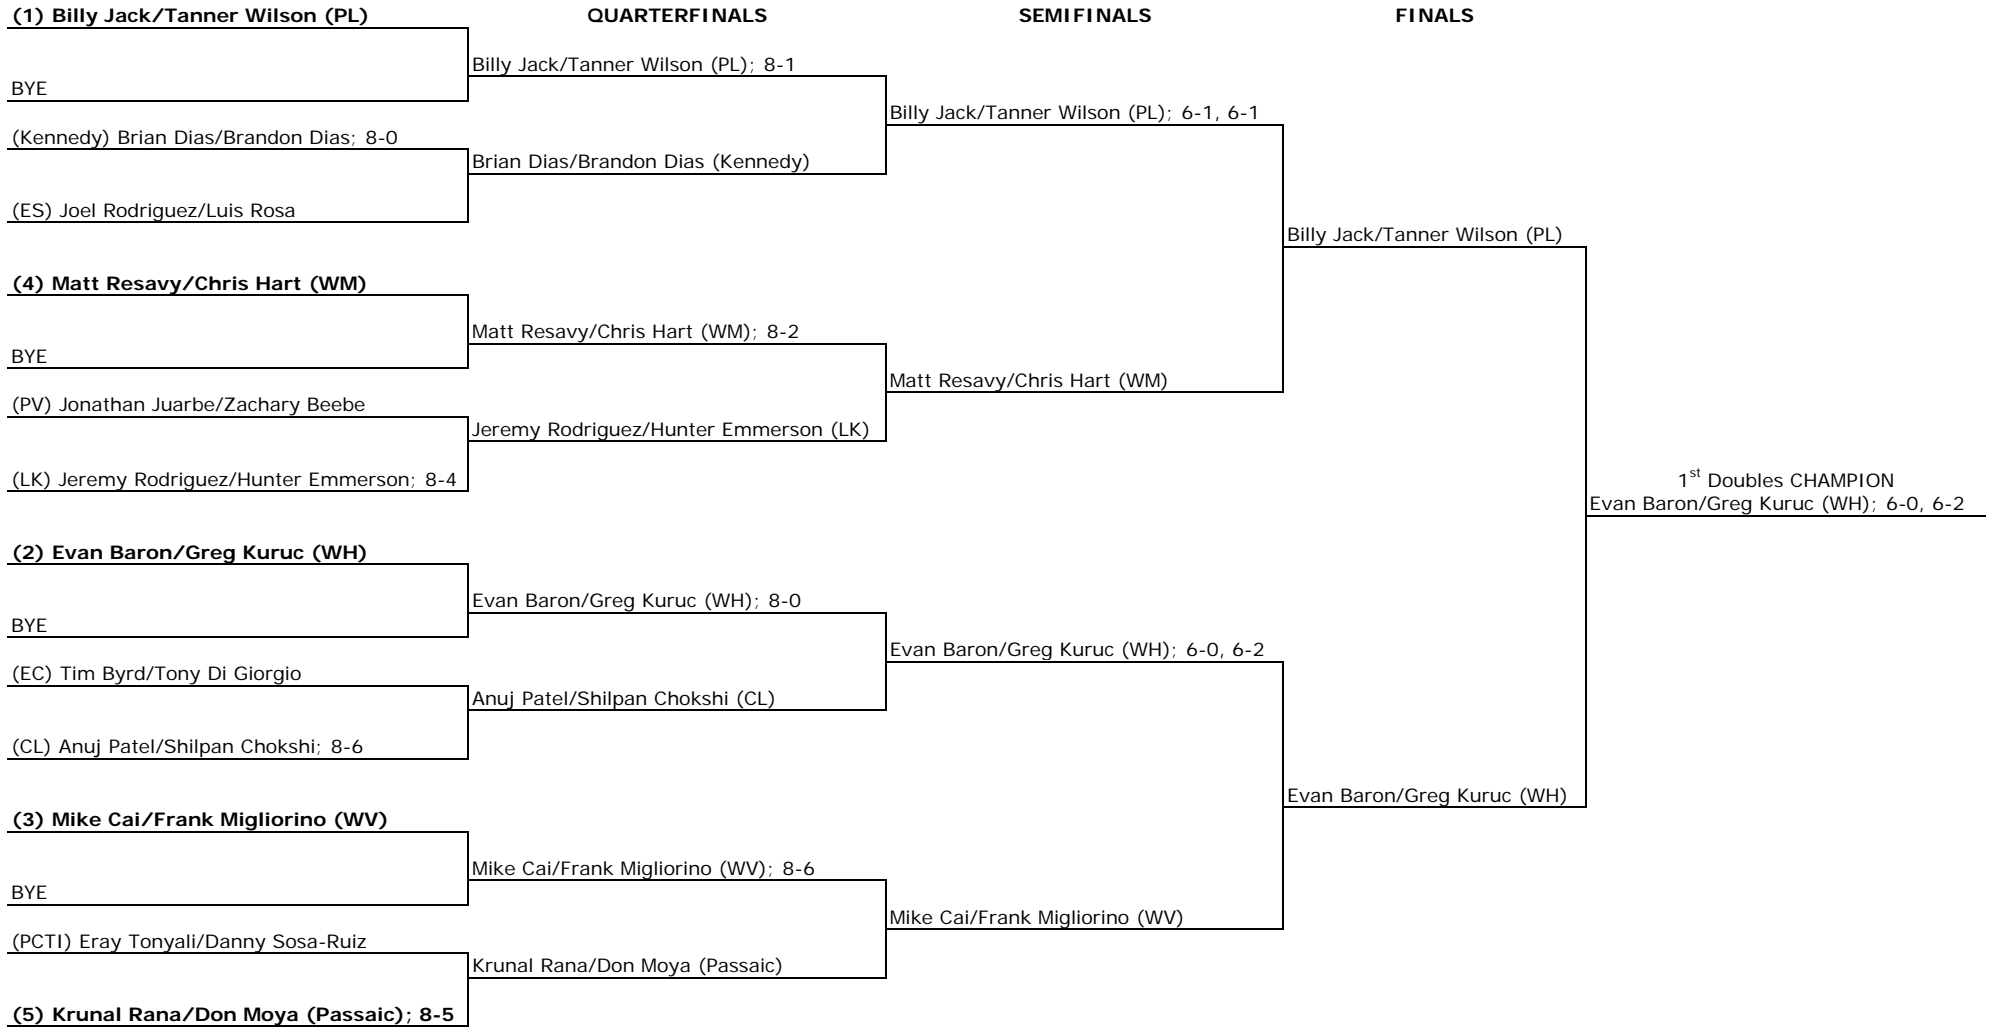

**2009 Passaic County Boys Tennis Tournament
1st Singles**

NOTES:

**2009 Passaic County Boys Tennis Tournament
2nd Singles**

NOTES:

**2009 Passaic County Boys Tennis Tournament
3rd Singles**

NOTES:

**2009 Passaic County Boys Tennis Tournament
1st Doubles**

NOTES:

2009 Passaic County Boys Tennis Tournament
2nd Doubles

NOTES:

2009 Passaic County Boys Tennis Tournament Team Standings

Team	SCHOOL NAME	2009 Team Points			Tournament Placement FINAL
		4/28	4/29	Total	
1	Clifton	3	-	3	7
2	East Side	-	-	-	
3	Eastern Christian	3	-	3	7
4	Kennedy	1	-	1	9
5	Lakeland	4	-	4	6
6	Passaic	8	-	8	4
7	Passaic Valley	9	1	10	3
8	PCTI	2	-	2	8
9	Pompton Lakes	8	-	8	4
10	Wayne Hills	15	4	19	1
11	Wayne Valley	11	-	11	2
12	West Milford	6	-	6	5