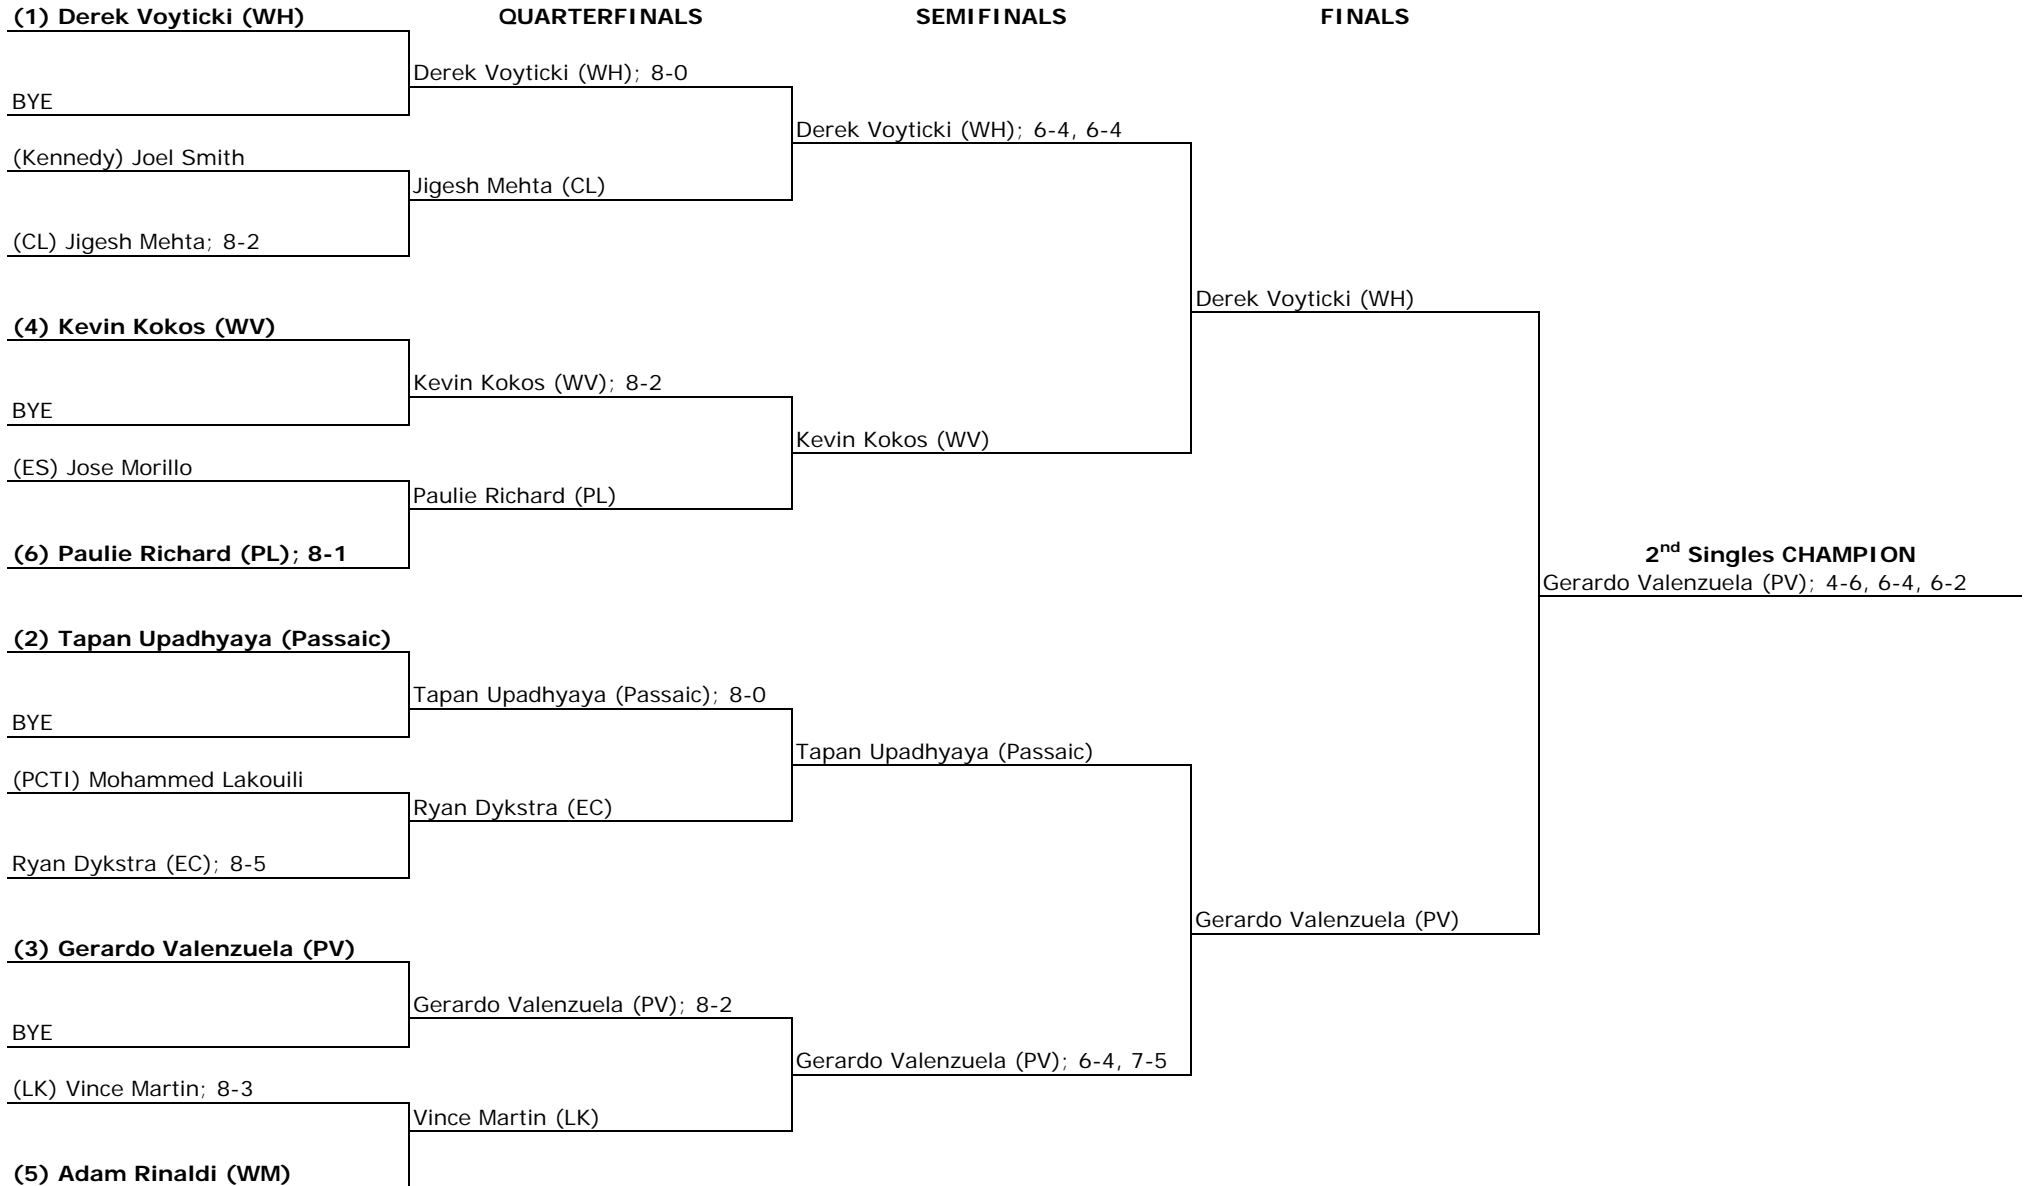

**2009 Passaic County Boys Tennis Tournament
1st Singles**

NOTES:

**2009 Passaic County Boys Tennis Tournament
2nd Singles**

NOTES:

**2009 Passaic County Boys Tennis Tournament
3rd Singles**

NOTES:

**2009 Passaic County Boys Tennis Tournament
1st Doubles**

NOTES:

2009 Passaic County Boys Tennis Tournament
2nd Doubles

NOTES:

2009 Passaic County Boys Tennis Tournament Team Standings

Team	SCHOOL NAME	2009 Team Points			Tournament Placement FINAL
		4/28	4/29	Total	
1	Clifton	3	-	3	7
2	East Side	-	-	-	
3	Eastern Christian	3	-	3	7
4	Kennedy	1	-	1	9
5	Lakeland	4	-	4	6
6	Passaic	8	-	8	4
7	Passaic Valley	9	1	10	3
8	PCTI	2	-	2	8
9	Pompton Lakes	8	-	8	4
10	Wayne Hills	15	4	19	1
11	Wayne Valley	11	-	11	2
12	West Milford	6	-	6	5